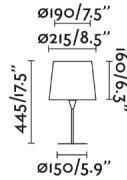

### General characteristics

Fixation	Table
voltage	120V
Hertz	60Hz
Cable length	0.02 ft
Switch type	On/Off
Max. Power	15W