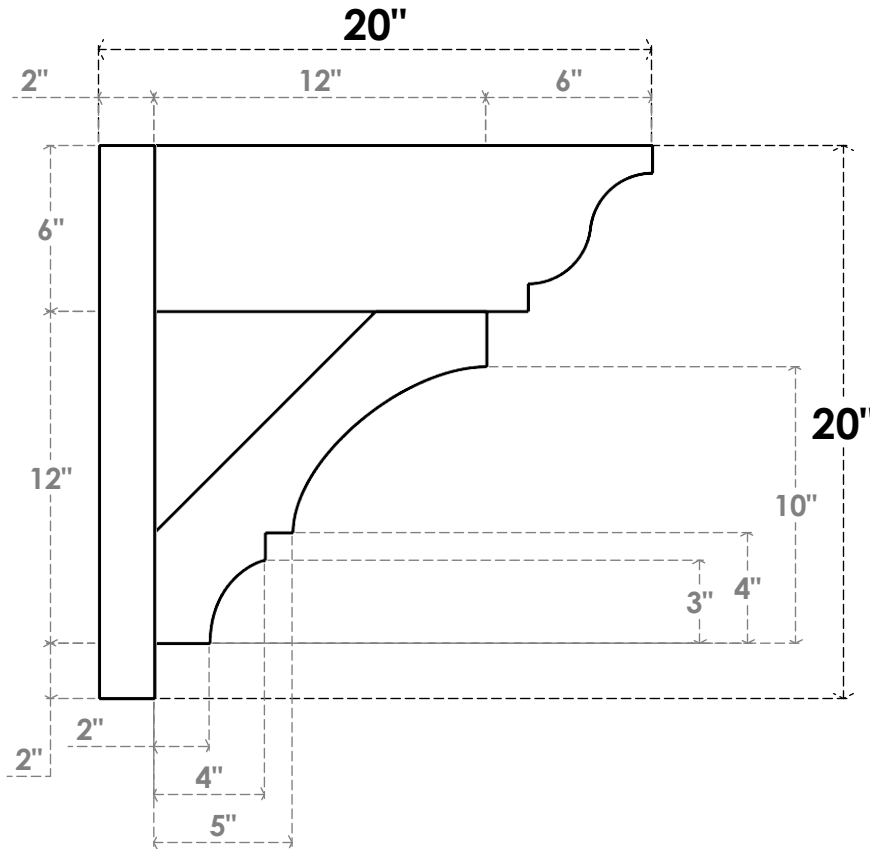

ITEM NUMBER: OUTUROC060X080X20000X20000X060X020X060BOA04RCPR

6"W TOP X 8"W BACK X 20"D X 20"H X 6"T TOP X 2"T BACK TIMBERTHANE ROUGH CEDAR BALBOA FAUX WOOD OPEN OUTLOOKER, TRADITIONAL TOP AND BLOCK BACK, 6"W CLOSED BRACE, PRIMED TAN

SIDE PROFILE

FRONT PROFILE

ISOMETRIC

GENERATED DATE : 07/05/2023

EKENA MILLWORK
2300 WEST MAIN ST.
CLARKSVILLE, TX 75426
TOLL FREE: 866-607-0453
WWW.EKENAMILLWORK.COM

NOTES

1. INSTALLATION TO BE COMPLETED IN ACCORDANCE WITH MANUFACTURER'S SPECIFICATIONS.
2. DRAWING MAY NOT BE TO SCALE
3. THIS DRAWING IS INTENDED FOR DESIGN AND PLANNING PURPOSES ONLY.
4. ALL INFORMATION CONTAINED HEREIN WAS CURRENT AT THE TIME OF DEVELOPMENT BUT MUST BE REVIEWED AND APPROVED BY THE PRODUCT MANUFACTURER TO BE CONSIDERED ACCURATE.
5. TIMBERTHANE ARCHITECTURAL PRODUCTS ARE MADE FROM HIGH DENSITY URETHANE AND COME FACTORY PRIMED