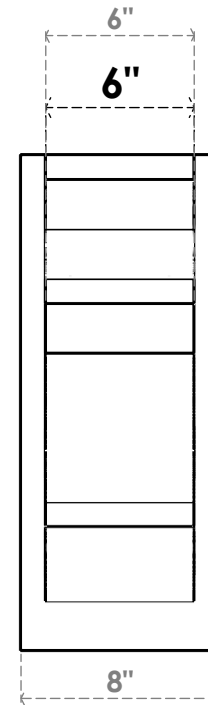

ITEM NUMBER: OUTUROC060X080X20000X20000X060X020X060BOA04RCPR

6"W TOP X 8"W BACK X 20"D X 20"H X 6"T TOP X 2"T BACK TIMBERTHANE ROUGH CEDAR BALBOA FAUX WOOD OPEN OUTLOOKER, TRADITIONAL TOP AND BLOCK BACK, 6"W CLOSED BRACE, PRIMED TAN

SIDE PROFILE

FRONT PROFILE

ISOMETRIC

GENERATED DATE : 07/05/2023

EKENA MILLWORK
2300 WEST MAIN ST.
CLARKSVILLE, TX 75426
TOLL FREE: 866-607-0453
WWW.EKENAMILLWORK.COM

NOTES

1. INSTALLATION TO BE COMPLETED IN ACCORDANCE WITH MANUFACTURER'S SPECIFICATIONS.
2. DRAWING MAY NOT BE TO SCALE
3. THIS DRAWING IS INTENDED FOR DESIGN AND PLANNING PURPOSES ONLY.
4. ALL INFORMATION CONTAINED HEREIN WAS CURRENT AT THE TIME OF DEVELOPMENT BUT MUST BE REVIEWED AND APPROVED BY THE PRODUCT MANUFACTURER TO BE CONSIDERED ACCURATE.
5. TIMBERTHANE ARCHITECTURAL PRODUCTS ARE MADE FROM HIGH DENSITY URETHANE AND COME FACTORY PRIMED