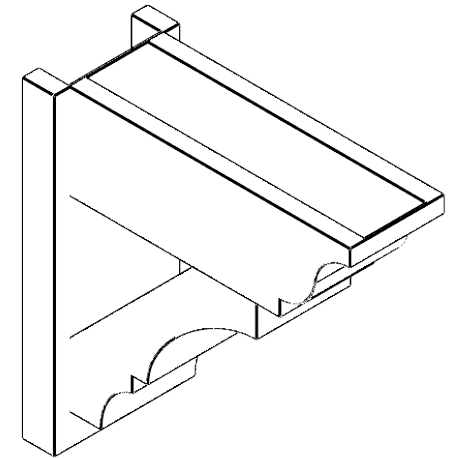

ITEM NUMBER: OUTUROC060X080X20000X20000X060X020X060BOA04RCPR

6"W TOP X 8"W BACK X 20"D X 20"H X 6"T TOP X 2"T BACK TIMBERTHANE ROUGH CEDAR BALBOA FAUX WOOD OPEN OUTLOOKER, TRADITIONAL TOP AND BLOCK BACK, 6"W CLOSED BRACE, PRIMED TAN

SIDE PROFILE

FRONT PROFILE

ISOMETRIC

GENERATED DATE : 07/05/2023

EKENA MILLWORK
2300 WEST MAIN ST.
CLARKSVILLE, TX 75426
TOLL FREE: 866-607-0453
WWW.EKENAMILLWORK.COM

NOTES

1. INSTALLATION TO BE COMPLETED IN ACCORDANCE WITH MANUFACTURER'S SPECIFICATIONS.
2. DRAWING MAY NOT BE TO SCALE
3. THIS DRAWING IS INTENDED FOR DESIGN AND PLANNING PURPOSES ONLY.
4. ALL INFORMATION CONTAINED HEREIN WAS CURRENT AT THE TIME OF DEVELOPMENT BUT MUST BE REVIEWED AND APPROVED BY THE PRODUCT MANUFACTURER TO BE CONSIDERED ACCURATE.
5. TIMBERTHANE ARCHITECTURAL PRODUCTS ARE MADE FROM HIGH DENSITY URETHANE AND COME FACTORY PRIMED