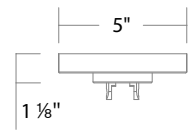

LINE DRAWING

CANOPY OPTION

Surface Mount (Regular Canopy)

Remote Mount (Slim Canopy)

FINISH OPTIONS

SPECIFICATIONS

Light Source	LED
CRI	90
Dimming	ELV, TRIAC, 0-10V
Standards	ETL

Model	Mounting Option	Finish	Crystal	Lights	CCT	Weight	Voltage	Wattage	LED Lumens	Delivered Lumens
SJ4366	IC RE	-700 -701	R	66 Lights	3000K/3500K/4000K	80 lb	120-277V	108W	11742	UP TO 11155