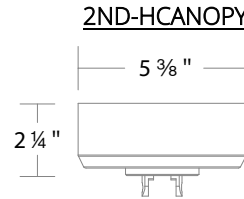

Regular Canopy (Add-on)

2ND-CANOPY-AB - End surface mount (slim) canopy in AB finish

2ND-CANOPY-PN - End surface mount (slim) canopy in PN finish