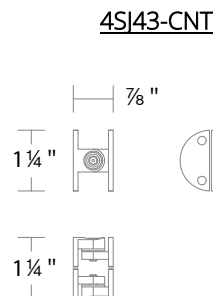

LINE DRAWING

CANOPY OPTION

Surface Mount (Regular Canopy)

Remote Mount (Slim Canopy)

FINISH OPTIONS

SPECIFICATIONS

Light Source	LED
CRI	90
Dimming	ELV, TRIAC, 0-10V
Standards	ETL

Model	Mounting Option	Finish	Crystal	Lights	CCT	Weight	Voltage	Wattage	LED Lumens	Delivered Lumens
SJ4366	IC RE	-700 -701	R	66 Lights	3000K/3500K/4000K	80 lb	120-277V	108W	11742	UP TO 11155

4SJ43-HANG-PN - Custom cable suspension in PN finish

Application

End to end connector

4SJ43-HANG-AB - Custom cable suspension in AB finish

4SJ43-HANG-PN - Custom cable suspension in PN finish

Application