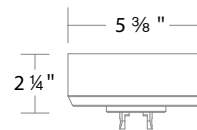

LINE DRAWING

CANOPY OPTION

Surface Mount (Regular Canopy)

Remote Mount (Slim Canopy)

FINISH OPTIONS

SPECIFICATIONS

Light Source	LED
CRI	90
Dimming	ELV, TRIAC, 0-10V
Standards	ETL

Model	Mounting Option	Finish	Crystal	Lights	CCT	Weight	Voltage	Wattage	LED Lumens	Delivered Lumens
SJ4366	IC RE	-700 -701	R	66 Lights	3000K/3500K/4000K	80 lb	120-277V	108W	11742	UP TO 11155