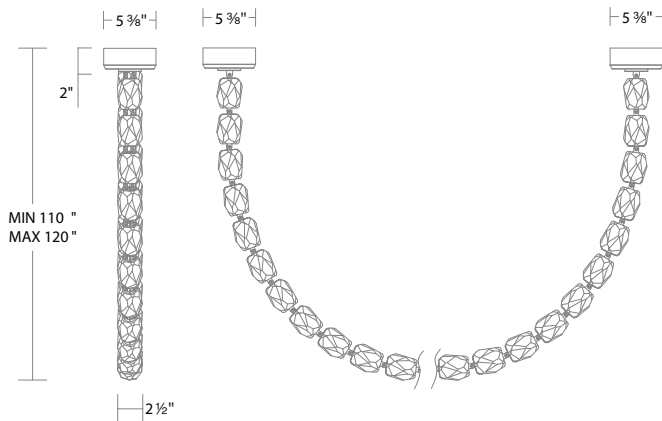

Hanging Cable

4SJ43-HANG-AB - Custom cable suspension in AB finish

4SJ43-HANG-PN - Custom cable suspension in PN finish

End to end connector

4SJ43-CNT-AB - Custom cable suspension in AB finish

4SJ43-CNT-PN - Custom cable suspension in PN finish

LINE DRAWING

CANOPY OPTION

Surface Mount (Regular Canopy)

Remote Mount (Slim Canopy)

FINISH OPTIONS

SPECIFICATIONS

Light Source	LED
CRI	90
Dimming	ELV, TRIAC, 0-10V
Standards	ETL

Model	Mounting Option	Finish	Crystal	Lights	CCT	Weight	Voltage	Wattage	LED Lumens	Delivered Lumens
SJ4366	IC RE	-700 -701	R	66 Lights	3000K/3500K/4000K	80 lb	120-277V	108W	11742	UP TO 11155