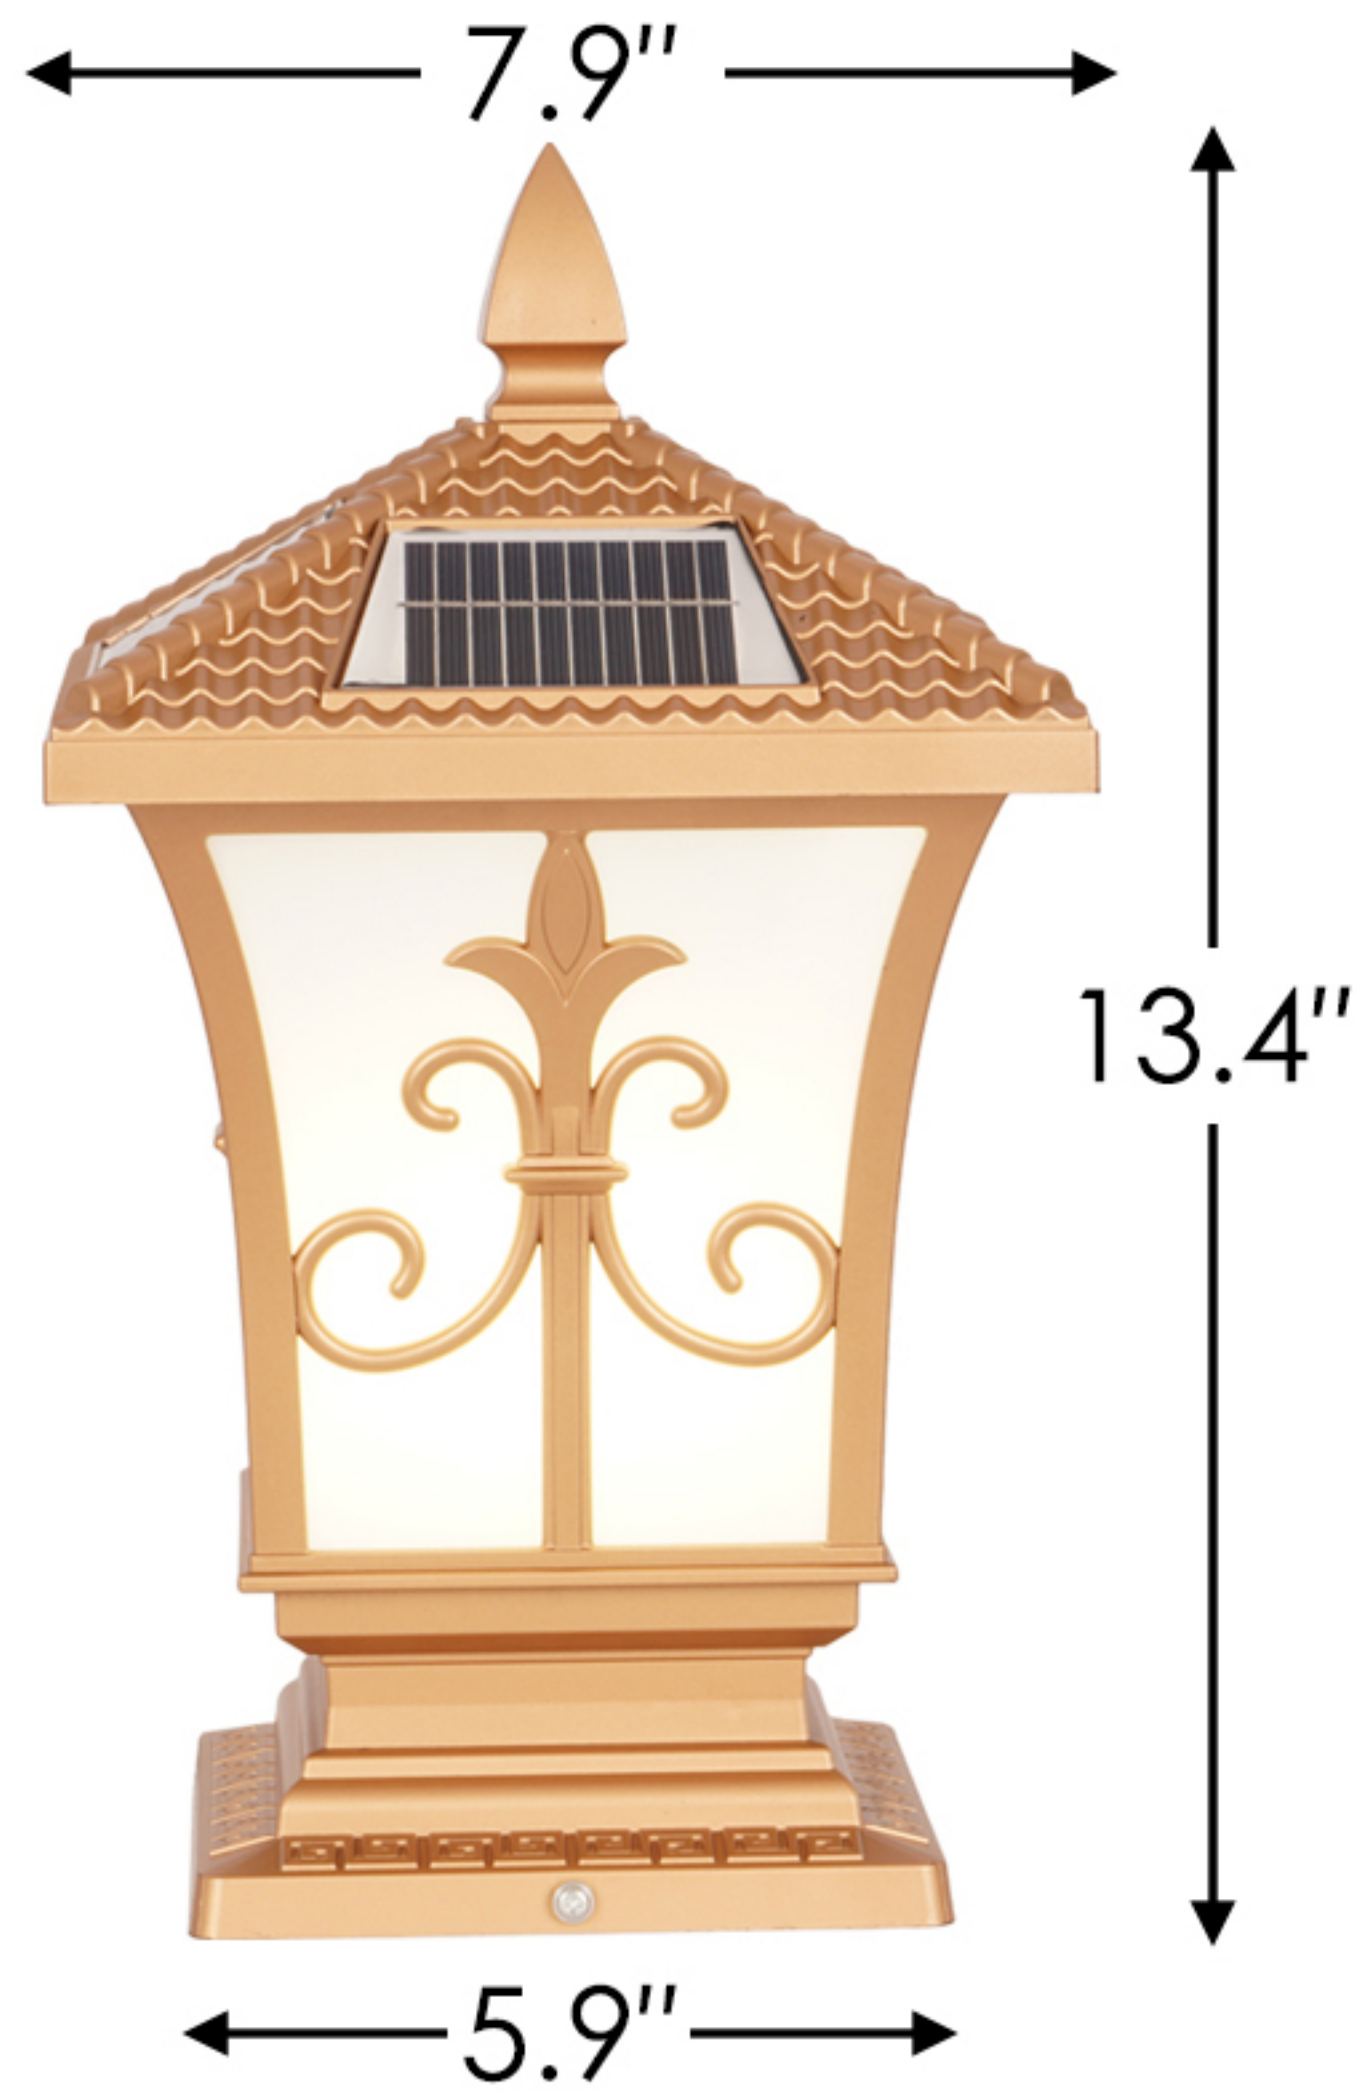

# PRODUCT SIZE

- **Material:** Plastic
- **Battery Capacity:** 2000mAh
- **Control Method:** Remote Control
- **Waterproof:** IP65
- **Net Weight:** 2.5 Lbs

WATERPROOF IP65

2000MAH

SOLAR 3-COLOR LIGHT

SOLAR / HARDWIRED