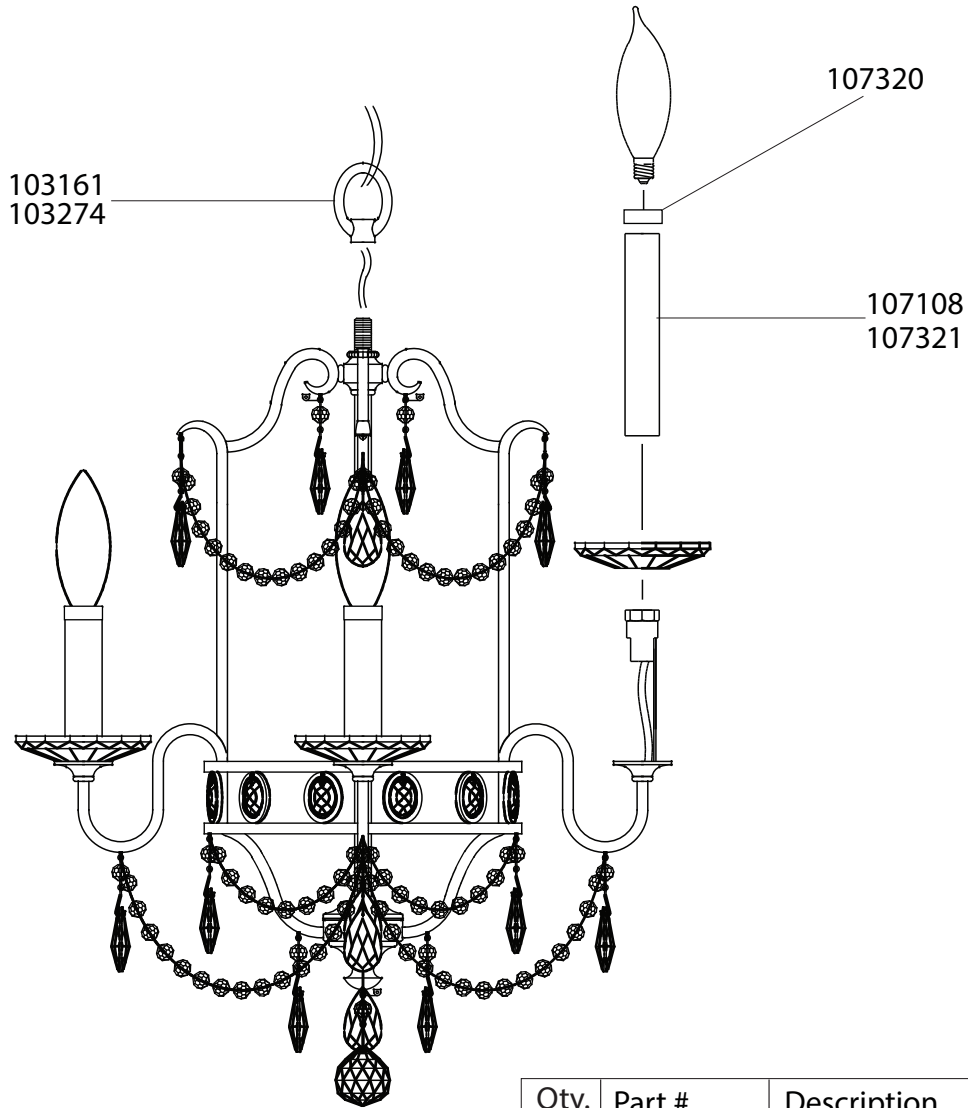

Replacement Parts For

F2476/4 11/19

Qty.	Part #	Description
	103002	Mounting Strap
	110703	Canopy Mounting Kit GS
	103434	Canopy Mounting Kit MBZ
	105061	Full Crystal Set
	105057	Replacement Crystal Kit
	103161	Fixture Loop GS
	103274	Fixture Loop MBZ
	107108	Candle Tube GS
	107321	Candle Tube MBZ
	107320	Candle Follower MBZ