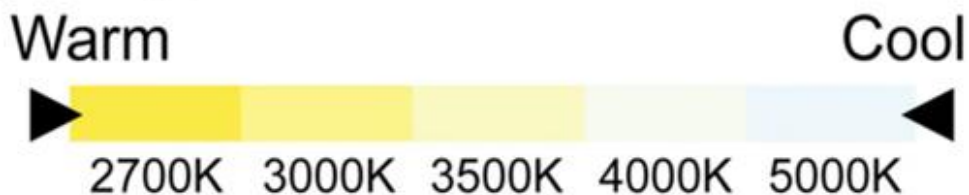

Lighting Facts per Luminaire

Brightness **1500 lumens**

Estimated Yearly Energy Cost \$2.16

Based on 3 hrs/day, 11¢/kWh

Cost depends on rates and use

Life

Based on 3 hrs/day

45.7 years

Light Appearance

Energy Used

18 watts