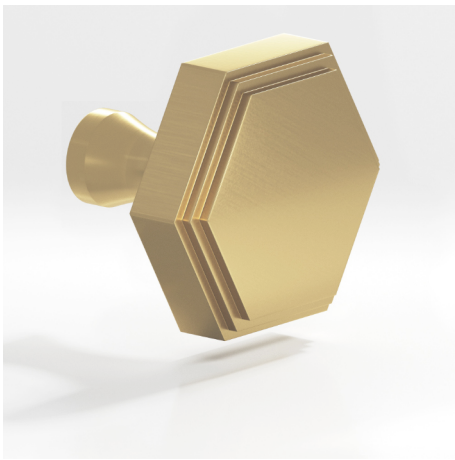

626, 627 & 628 Cabinet Knobs Series

Finishes for Life
FINISH-FREE GUARANTEE

Part #	A Projection	B Short Diameter	C Long Diameter	D Base
626	1.1875"	1.0000"	1.1250"	0.4375"
627	1.1875"	1.2500"	1.5000"	0.4375"
628	1.1875"	1.5000"	1.7187"	0.4375"
Custom Sizing Available				