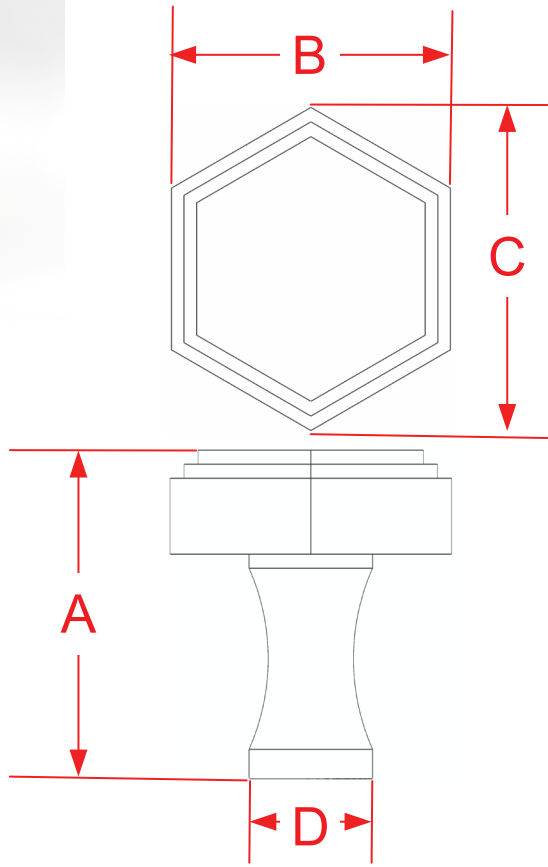

626, 627 & 628 Cabinet Knobs Series

Finishes for Life
FINISH-FREE GUARANTEE

Part #	A Projection	B Short Diameter	C Long Diameter	D Base
626	1.1875"	1.0000"	1.1250"	0.4375"
627	1.1875"	1.2500"	1.5000"	0.4375"
628	1.1875"	1.5000"	1.7187"	0.4375"
Custom Sizing Available				