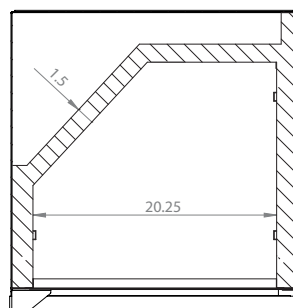

Model: **HK38BSU-1**

KEGCO 24" WIDE SINGLE TAP STAINLESS STEEL BUILT-IN RIGHT HINGE KEGGERATOR WITH KIT

DIMENSIONS	
Height	34-1/8"
Width	24"
Depth (without handle)	25"
Depth (with handle)	26.5"
Shipping Dimensions	30"x30"x43"

WEIGHT	
Unit Weight	115 lbs.
Shipping Weight	150 lbs.

KEG STORAGE CAPACITIES	
Full Size / 1/2-Barrel	Holds 1
Pony Size / 1/4-Barrel	Holds 1
1/4-Barrel Slim	Holds 2
1/6-Barrel	Holds 3
5 gal. Ball/Pin Lock Keg	Holds 3
5-Liter / Mini Keg	Holds 3

KEY FEATURES	
Built-in Capable	Yes
Keg Coupler	Yes
Security Lock	Yes
Regulator	Yes
CO₂ Tank	Yes
Outdoor Use	No
Commercial Use	Yes

ELECTRICAL	
Electrical Requirements	115v/60hz
Running Amps	1.7 A

CERTIFICATIONS	
ETL Listed	Yes
ETL Sanitation Listed	Yes

WARRANTY	
Labor	1 Year
Parts	1 Year
Compressor (Parts Only)	5 Years

EXTERIOR	
Cabinet	Black
Drip Tray	Yes
Guard Rail	Yes
Casters	Yes

DOOR	
Color / Material	Stainless Steel
Number of Doors	1
Door Handle	Towel/Curved
Field Reversible	No
Accepts Custom Overlay Panel	No

DRAFT BEER TOWER	
Number of Faucets	1
Material	Stainless Steel
Height	14"
Diameter	3"

COOLING SYSTEM	
Type	Compressor
Defrost System	Manual
Front Ventilation	Yes

☎ (888) 980-4810
✉ support@kegco.com
🌐 www.kegco.com

OUR SHOWROOM

8520 Miralani Drive
San Diego, CA 92126

Monday - Friday,
7:00am - 4:00pm