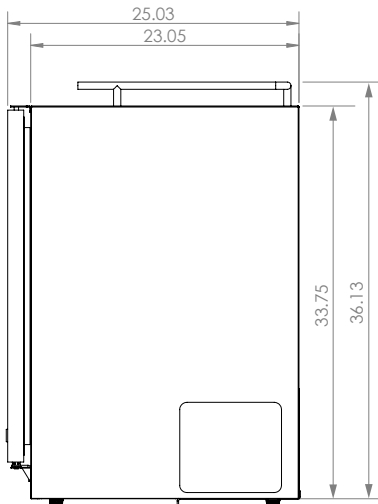

8520 Miralani Drive
San Diego, CA 92126

Monday - Friday,
7:00am - 4:00pm

Model: **HK38BSU-1**

KEGCO 24" WIDE SINGLE TAP STAINLESS STEEL BUILT-IN RIGHT HINGE KEGGERATOR WITH KIT

DIMENSIONS	
Height	34-1/8"
Width	24"
Depth (without handle)	25"
Depth (with handle)	26.5"
Shipping Dimensions	30"x30"x43"

WEIGHT	
Unit Weight	115 lbs.
Shipping Weight	150 lbs.

KEG STORAGE CAPACITIES	
Full Size / 1/2-Barrel	Holds 1
Pony Size / 1/4-Barrel	Holds 1
1/4-Barrel Slim	Holds 2
1/6-Barrel	Holds 3
5 gal. Ball/Pin Lock Keg	Holds 3
5-Liter / Mini Keg	Holds 3

DRAFT BEER TOWER	
Number of Faucets	1
Material	Stainless Steel
Height	14"
Diameter	3"

COOLING SYSTEM	
Type	Compressor
Defrost System	Manual
Front Ventilation	Yes

☎ (888) 980-4810
 ✉ support@kegco.com
 🌐 www.kegco.com