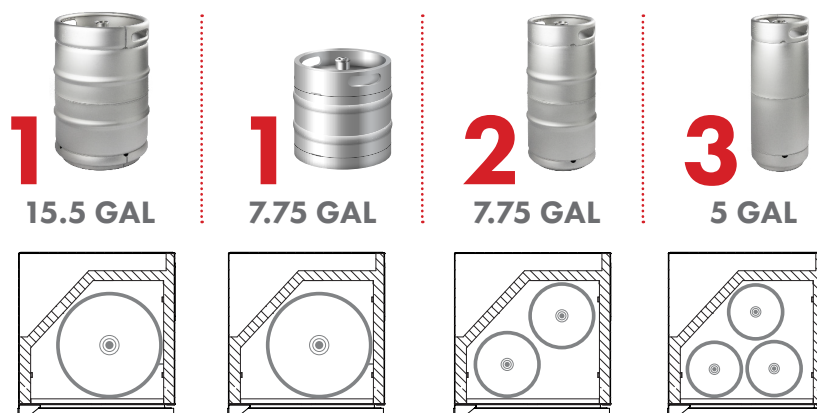

Model: **HK38BSU-1**

KEGCO 24" WIDE SINGLE TAP STAINLESS STEEL BUILT-IN RIGHT HINGE KEGERATOR WITH KIT

FEATURES

- BUILT-IN OR FREESTANDING USE
- POWERFUL COOLING TECHNOLOGY
- DIGITAL TEMPERATURE CONTROL
- AIR COOLED TOWER PREVENTS FOAM
- LARGE STAINLESS STEEL INTERIOR
- LOCKING STAINLESS STEEL DOOR
- CONVERTS TO A REFRIGERATOR

CAPACITY OPTIONS

INCLUDES PREMIUM DIRECT DRAW KIT

- 5 lb. aluminum CO₂ tank
- Commercial grade double gauge CO₂ regulator
- Brewery grade D system lever handle keg coupler
- 14.5" tall, 3" diameter polished stainless steel draft tower
- Hoses and fittings

8520 Miralani Drive
San Diego, CA 92126

Monday - Friday,
7:00am - 4:00pm

Model: **HK38BSU-1**

KEGCO 24" WIDE SINGLE TAP STAINLESS STEEL BUILT-IN RIGHT HINGE KEGGERATOR WITH KIT

DIMENSIONS	
Height	34-1/8"
Width	24"
Depth (without handle)	25"
Depth (with handle)	26.5"
Shipping Dimensions	30"x30"x43"

WEIGHT	
Unit Weight	115 lbs.
Shipping Weight	150 lbs.

KEG STORAGE CAPACITIES	
Full Size / 1/2-Barrel	Holds 1
Pony Size / 1/4-Barrel	Holds 1
1/4-Barrel Slim	Holds 2
1/6-Barrel	Holds 3
5 gal. Ball/Pin Lock Keg	Holds 3
5-Liter / Mini Keg	Holds 3