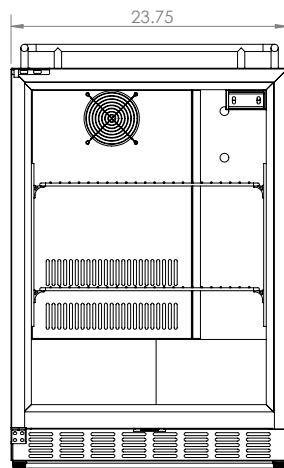

8520 Miralani Drive
San Diego, CA 92126

Monday - Friday,
7:00am - 4:00pm

Model: **HK38BSU-1**

KEGCO 24" WIDE SINGLE TAP STAINLESS STEEL BUILT-IN RIGHT HINGE KEGGERATOR WITH KIT

DIMENSIONS	
Height	34-1/8"
Width	24"
Depth (without handle)	25"
Depth (with handle)	26.5"
Shipping Dimensions	30"x30"x43"

WEIGHT	
Unit Weight	115 lbs.
Shipping Weight	150 lbs.

KEG STORAGE CAPACITIES	
Full Size / 1/2-Barrel	Holds 1
Pony Size / 1/4-Barrel	Holds 1
1/4-Barrel Slim	Holds 2
1/6-Barrel	Holds 3
5 gal. Ball/Pin Lock Keg	Holds 3
5-Liter / Mini Keg	Holds 3

DRAFT BEER TOWER	
Number of Faucets	1
Material	Stainless Steel
Height	14"
Diameter	3"

COOLING SYSTEM	
Type	Compressor
Defrost System	Manual
Front Ventilation	Yes

☎ (888) 980-4810
 ✉ support@kegco.com
 🌐 www.kegco.com