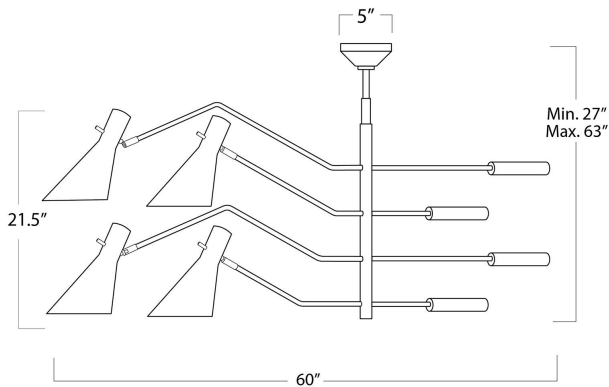

REGINA ANDREW

DETROIT

SPECIFICATION SHEET

Spyder Chandelier 16-1343BBNB

HEIGHT	27
WIDTH	60
DEPTH	5.75
SHADE DIMS	N/A
SHADE COLOR	N/A
BULB QTY	4
BULB TYPE	A Type Medium Base (E26)
SOCKET	E26 Keyless
WATTAGE	40 Watt Max
WIRING TYPE	Hard Wire
MATERIAL	Steel
FINISH	Black
NOTES	N/A
FREIGHT ONLY	No