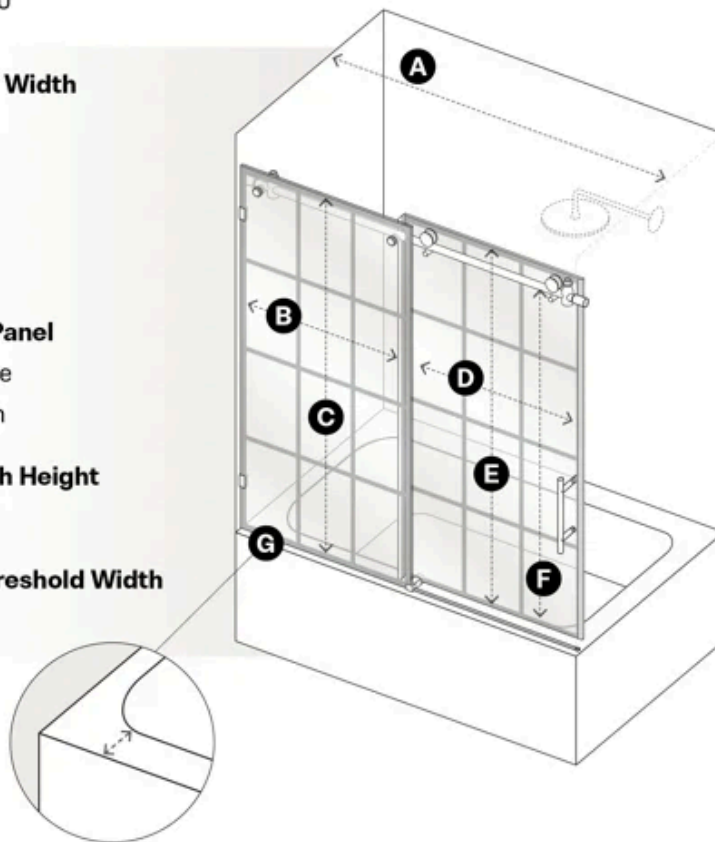

Esprit | 60" Bathtub French Silk Screen Round Slider Door Shower Enclosure Kit Dimensions

FSSBSLD-R-60

Adjustability Width

A 56-60 ¾"

Fixed Panel

B 30" Wide

C 78" High

Slider Door Panel

D 31 ½" Wide

E 77 ¾" High

Walk Through Height

F 60"

Minimum Threshold Width

G 2"

GLASSWAREHOUSE

© 2025 Glass Warehouse
All Rights Reserved