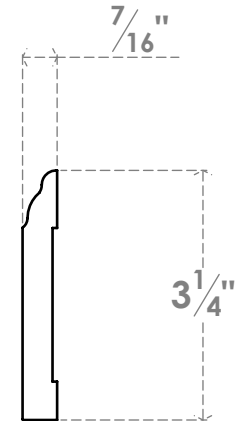

ITEM NUMBER: LWM623X96SWPV

LWM623 - 3 1/4"H X 7/16"P X 96"L BASE MOULDING, PVC

FRONT PROFILE

SIDE PROFILE

EKENA MILLWORK
2300 WEST MAIN ST.
CLARKSVILLE, TX 75426
TOLL FREE: 866-607-0453
WWW.EKENAMILLWORK.COM