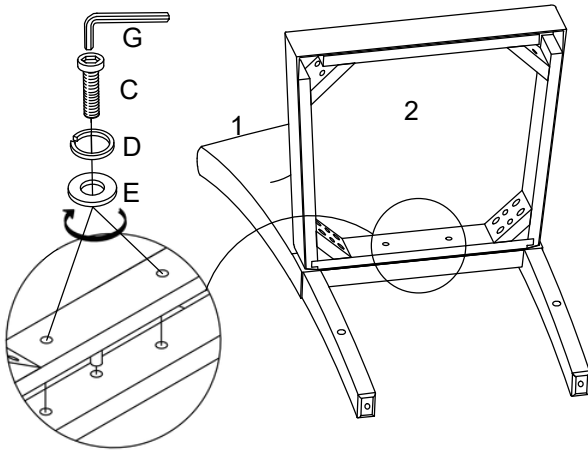

# ASSEMBLY INSTRUCTIONS

ITEM NO : C5201/C5596 DINING CHAIR

1/1

HARDWARE LIST			
NO	PART		Q'TY
A		Ø5/16"x82mm	4
B		Ø5/16"x60mm	4
C		Ø5/16"x45mm	2
D		Ø5/16"x13mm	10
E		Ø5/16"x19mm	10
F		M4x38mm	4
G		5mm	1

PART LIST			
NO	PART		Q'TY
1		Chair back	1
2		Seat cushion	1
3		Left front leg	1
4		Right front leg	1
5		Left stretcher	1
6		Right stretcher	1

TOOLS REQUIRED ( NOT PROVIDED)

STEP 1

STEP 2

STEP 3

Completed

Do not tighten screws until completely assembled.