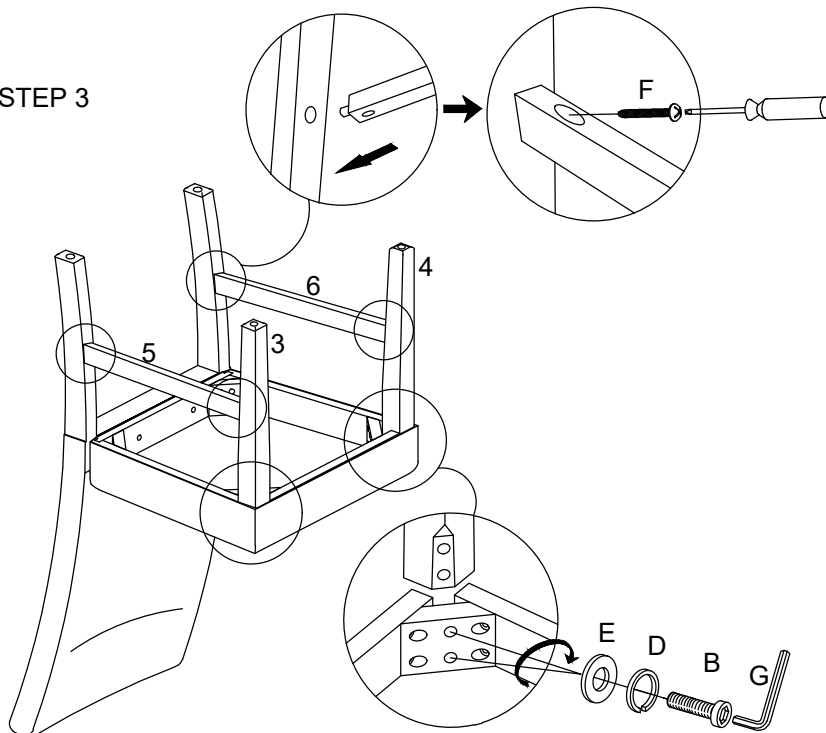

# ASSEMBLY INSTRUCTIONS

ITEM NO : C5201/C5596 DINING CHAIR

1/1

HARDWARE LIST			
NO	PART		Q'TY
A		Ø5/16"x82mm	4
B		Ø5/16"x60mm	4
C		Ø5/16"x45mm	2
D		Ø5/16"x13mm	10
E		Ø5/16"x19mm	10
F		M4x38mm	4
G		5mm	1

PART LIST			
NO	PART		Q'TY
1		Chair back	1
2		Seat cushion	1
3		Left front leg	1
4		Right front leg	1
5		Left stretcher	1
6		Right stretcher	1

TOOLS REQUIRED ( NOT PROVIDED)

STEP 1

STEP 2

STEP 3

Completed

Do not tighten screws until completely assembled.