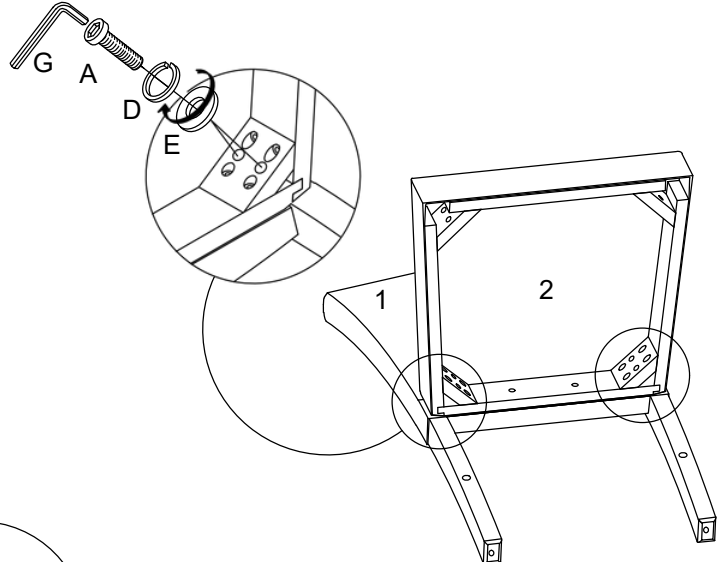

# ASSEMBLY INSTRUCTIONS

ITEM NO : C5201/C5596 DINING CHAIR

1/1

HARDWARE LIST			
NO	PART		Q'TY
A		Ø5/16"x82mm	4
B		Ø5/16"x60mm	4
C		Ø5/16"x45mm	2
D		Ø5/16"x13mm	10
E		Ø5/16"x19mm	10
F		M4x38mm	4
G		5mm	1

PART LIST			
NO	PART		Q'TY
1		Chair back	1
2		Seat cushion	1
3		Left front leg	1
4		Right front leg	1
5		Left stretcher	1
6		Right stretcher	1

TOOLS REQUIRED ( NOT PROVIDED)

STEP 1

STEP 2

STEP 3

Completed

Do not tighten screws until completely assembled.