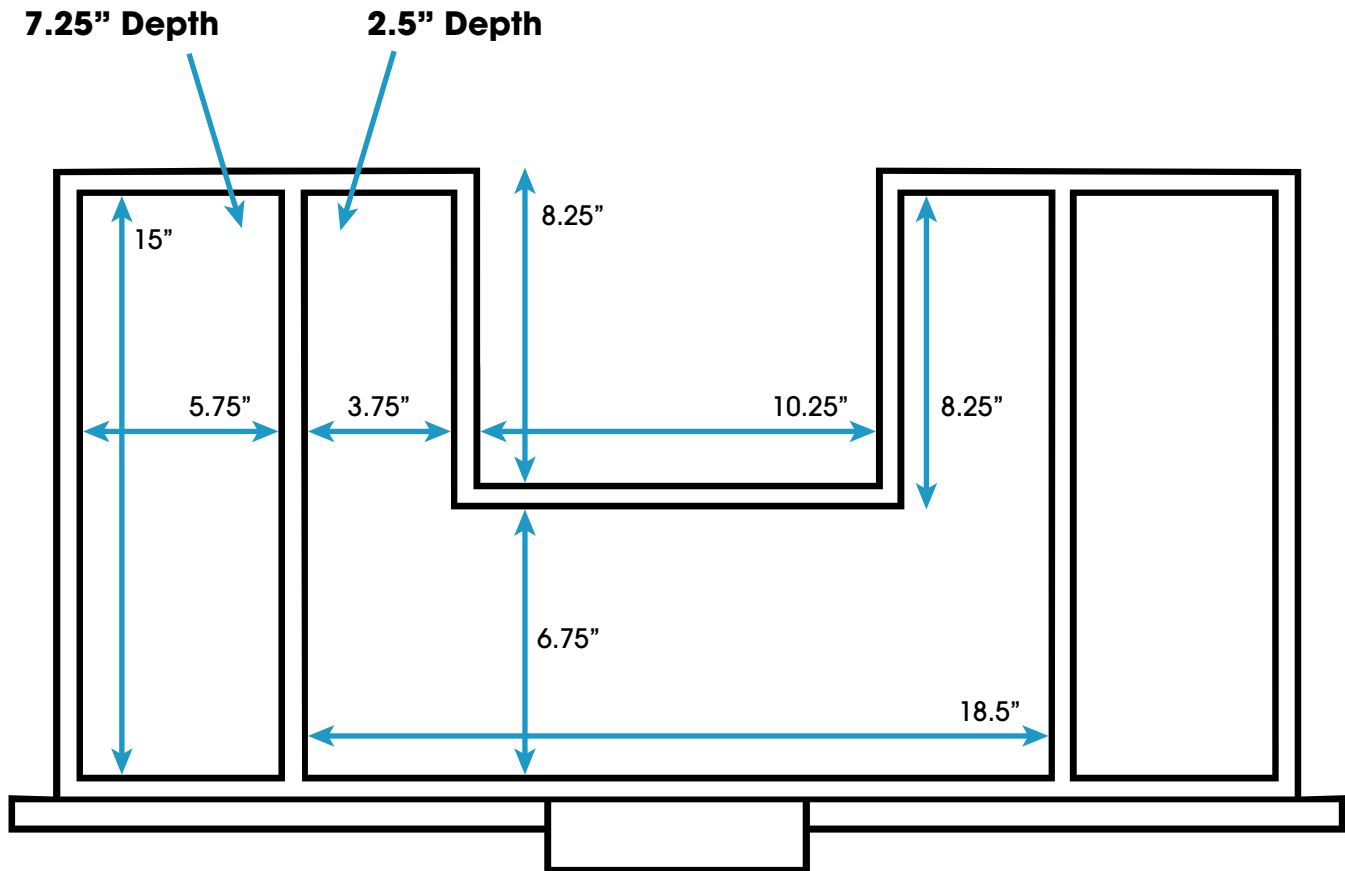

Henley 36-inch Bath Vanity

Top Drawer – Top View

All measurements are approximate and rounded to the nearest quarter inch
Please allow for a slight margin of error