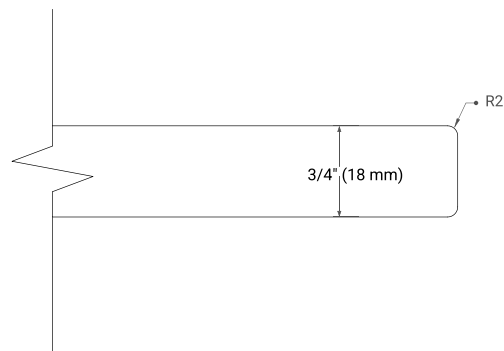

PLAN VIEW

55" SINGLE OVAL SINK COUNTERTOP WITH 0.75 IN. THICKNESS

OVERALL DIMENSIONS

55" W x 22" D x 0.75" H

COUNTERTOP OPTIONS

Carrara Marble

FEATURES

- Solid countertop with mitered edges & seams
- Undermount white oval sink
- Pre-drilled for 8" widespread faucet

INCLUDED

- Countertop
- Matching Backsplash
- Oval Sink

COUNTERTOP PLAN VIEW

EDGE SIDE VIEW

THREE DIMENSIONAL COUNTERTOP VIEW