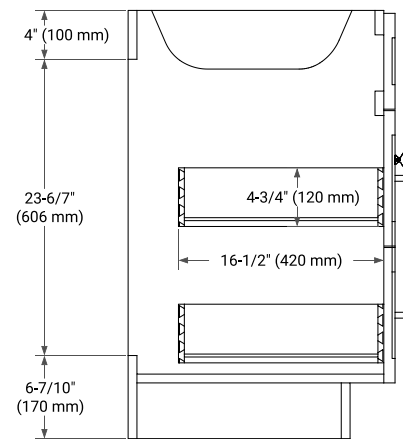

54" SINGLE SINK BASE CABINET

BASE CABINET DIMENSIONS

54" W x 21.5" D x 34.5" H

FEATURES

- Solid wood frame & plywood panels
- Dovetail drawers and joints
- Soft closing doors & drawers

HARDWARE FINISHES*

Brushed Nickel Satin Brass Matte Black Polished Chrome

PLAN VIEW

55" SINGLE OVAL SINK COUNTERTOP WITH 0.75 IN. THICKNESS

OVERALL DIMENSIONS

55" W x 22" D x 0.75" H

COUNTERTOP OPTIONS

Carrara Marble

FEATURES

- Solid countertop with mitered edges & seams
- Undermount white oval sink
- Pre-drilled for 8" widespread faucet

INCLUDED

- Countertop
- Matching Backsplash
- Oval Sink

COUNTERTOP PLAN VIEW

EDGE SIDE VIEW

THREE DIMENSIONAL COUNTERTOP VIEW