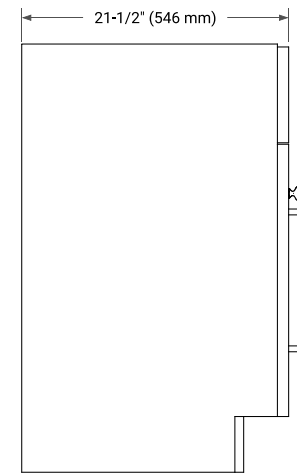

54" SINGLE SINK BASE CABINET

BASE CABINET DIMENSIONS

54" W x 21.5" D x 34.5" H

FEATURES

- Solid wood frame & plywood panels
- Dovetail drawers and joints
- Soft closing doors & drawers

HARDWARE FINISHES*

Brushed Nickel Satin Brass Matte Black Polished Chrome

PLAN VIEW

55" SINGLE OVAL SINK COUNTERTOP WITH 0.75 IN. THICKNESS

OVERALL DIMENSIONS

55" W x 22" D x 0.75" H

COUNTERTOP OPTIONS

Carrara Marble

FEATURES

- Solid countertop with mitered edges & seams
- Undermount white oval sink
- Pre-drilled for 8" widespread faucet

INCLUDED

- Countertop
- Matching Backsplash
- Oval Sink

COUNTERTOP PLAN VIEW

EDGE SIDE VIEW

THREE DIMENSIONAL COUNTERTOP VIEW