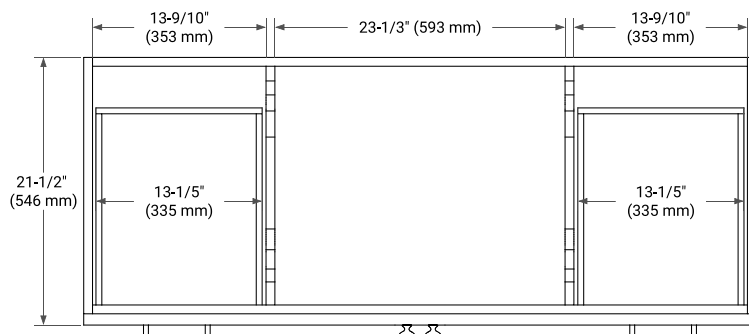

54" SINGLE SINK BASE CABINET

BASE CABINET DIMENSIONS

54" W x 21.5" D x 34.5" H

FEATURES

- Solid wood frame & plywood panels
- Dovetail drawers and joints
- Soft closing doors & drawers

HARDWARE FINISHES*

Brushed Nickel Satin Brass Matte Black Polished Chrome

PLAN VIEW

55" SINGLE OVAL SINK COUNTERTOP WITH 0.75 IN. THICKNESS

OVERALL DIMENSIONS

55" W x 22" D x 0.75" H

COUNTERTOP OPTIONS

Carrara Marble

FEATURES

- Solid countertop with mitered edges & seams
- Undermount white oval sink
- Pre-drilled for 8" widespread faucet

INCLUDED

- Countertop
- Matching Backsplash
- Oval Sink

COUNTERTOP PLAN VIEW

EDGE SIDE VIEW

THREE DIMENSIONAL COUNTERTOP VIEW