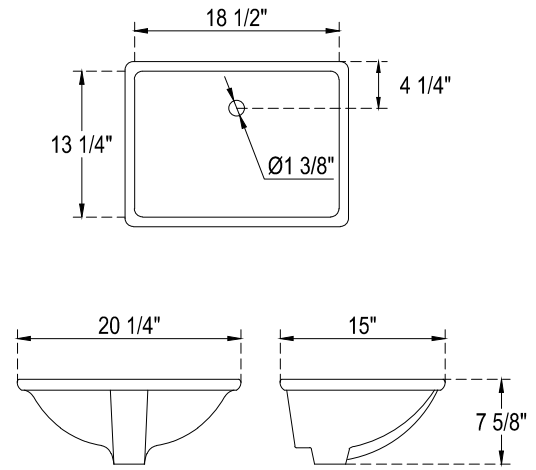

SPECIFICATIONS

Handle :
Overall length : 5 5/8" (144mm)
center to center : 5" (128mm)