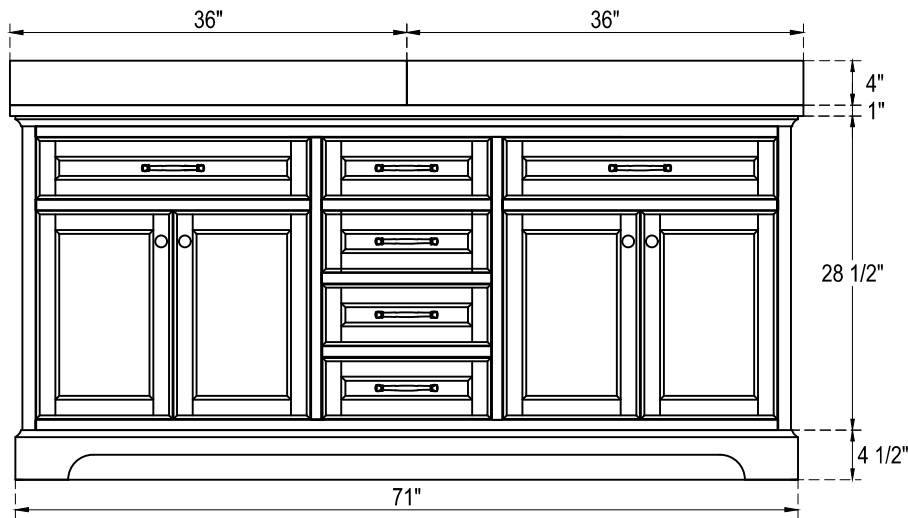

SPECIFICATIONS

Handle :
Overall length : 5 5/8" (144mm)
center to center : 5" (128mm)