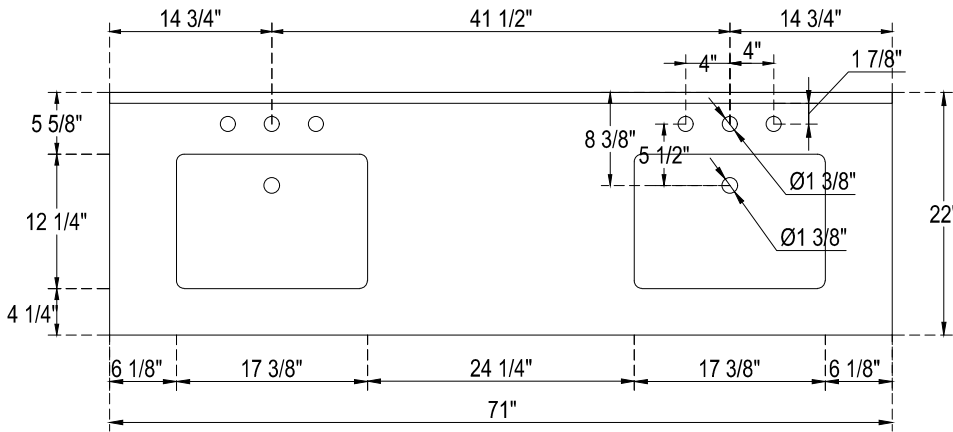

SPECIFICATIONS

Handle :
Overall length : 5 5/8" (144mm)
center to center : 5" (128mm)