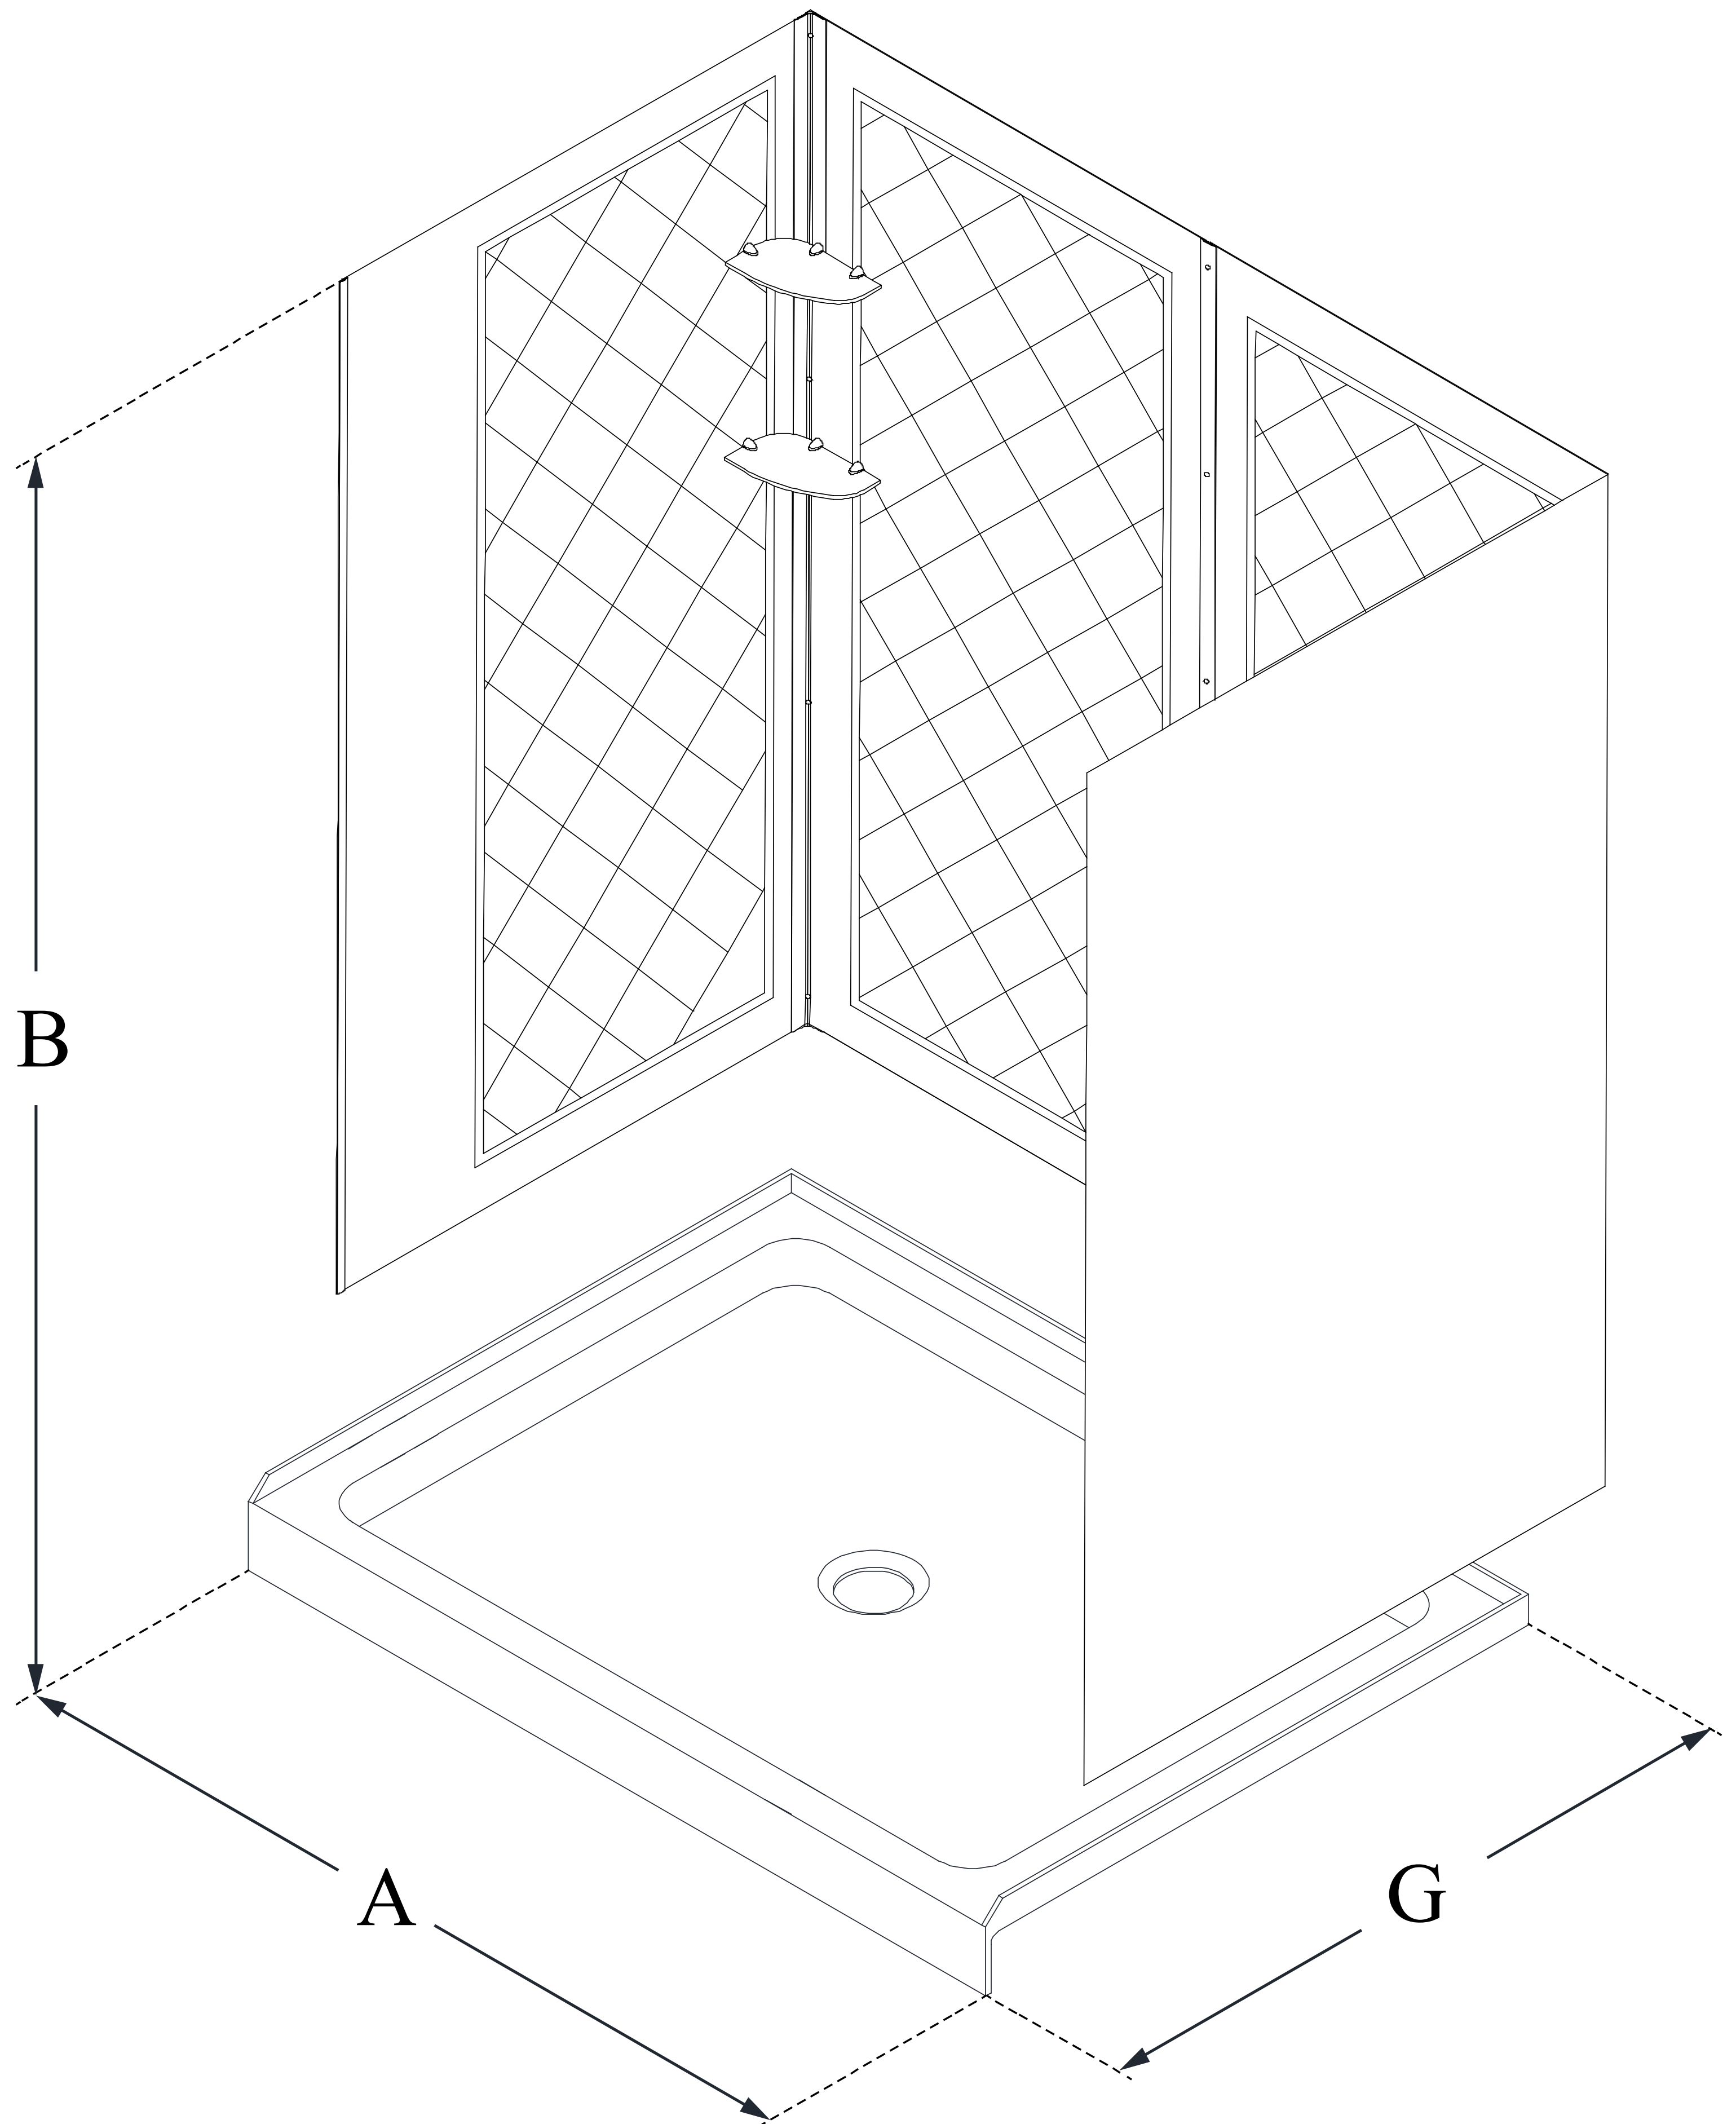

## QWALL-5

DreamLine 32 in. D x 60 in. W x 76 3/4 in. H SlimLine Single Threshold Shower Base and QWALL-5 Acrylic Backwall Kit

### KIT CONTENTS:

- SHOWER BASE
- QWALL BACKWALLS

### CONFIGURATION DIMENSIONS:

**A: 60"**  
KIT WIDTH

**B: 76 3/4"**  
KIT HEIGHT

**G: 32"**  
KIT DEPTH

### AVAILABLE DRAIN LOCATIONS:

- CENTER
- LEFT
- RIGHT

For precise drain location, please refer to the included base technical drawing

DreamLine reserves the right to update or modify the hardware or materials pictured without prior notice for the purpose of product improvement and customer satisfaction.