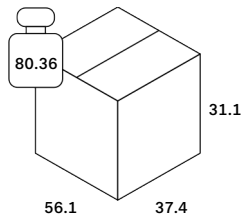

Care Instruction - Upholstered Fabric

Line Drawing

Finishing

Upholstery covering

Type	Bouclé
Color	Dark Grey
Swatch	MAR-100299

Dimensions

General Dimensions

Width (in)	102.5
Depth (in)	78.5
Height (in)	30
Net weight (lbs)	154.22

N701 modular sofa set - Dark Grey fabric - combo left - 1 seater + 2 seater + 90° round corner 260/200/76

22032

Packaging

Packaging General	Packaging Material Details				
	Material	Weight (gram)	Percentage	Recycled	Recyclable
Packaging with outer crate					
Packaging with inner pallet					
Carton box density (burst strength)					

Packaging Details

Pack number	1		
Pack length (in)	33.07	Vol (ft3)	16.37
Pack width (in)	37.4	GW (lbs)	57.1
Pack thickness (in)	31.1	EAN	5404023624123

Pack number	2		
Pack length (in)	56.1	Vol (ft3)	27.78
Pack width (in)	37.4	GW (lbs)	80.36
Pack thickness (in)	31.1	EAN	

Pack number	3		
Pack length (in)	50	Vol (ft3)	43.93
Pack width (in)	48.82	GW (lbs)	83.0
Pack thickness (in)	31.1	EAN	

N701 modular sofa set - Dark Grey fabric - combo left - 1 seater + 2 seater + 90° round corner 260/200/76