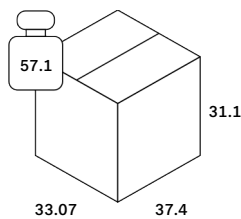

Care Instruction - Upholstered Fabric

Line Drawing

Finishing

Upholstery covering

Type	Bouclé
Color	Dark Grey
Swatch	MAR-100299

Dimensions

General Dimensions

Width (in)	102.5
Depth (in)	78.5
Height (in)	30
Net weight (lbs)	154.22

N701 modular sofa set - Dark Grey fabric - combo left - 1 seater + 2 seater + 90° round corner 260/200/76

22032

Packaging

Packaging General	Packaging Material Details				
	Material	Weight (gram)	Percentage	Recycled	Recyclable
Packaging with outer crate					
Packaging with inner pallet					
Carton box density (burst strength)					

Packaging Details

Pack number	1		
Pack length (in)	33.07	Vol (ft3)	16.37
Pack width (in)	37.4	GW (lbs)	57.1
Pack thickness (in)	31.1	EAN	5404023624123

Pack number	2		
Pack length (in)	56.1	Vol (ft3)	27.78
Pack width (in)	37.4	GW (lbs)	80.36
Pack thickness (in)	31.1	EAN	

Pack number	3		
Pack length (in)	50	Vol (ft3)	43.93
Pack width (in)	48.82	GW (lbs)	83.0
Pack thickness (in)	31.1	EAN	

N701 modular sofa set - Dark Grey fabric - combo left - 1 seater + 2 seater + 90° round corner 260/200/76