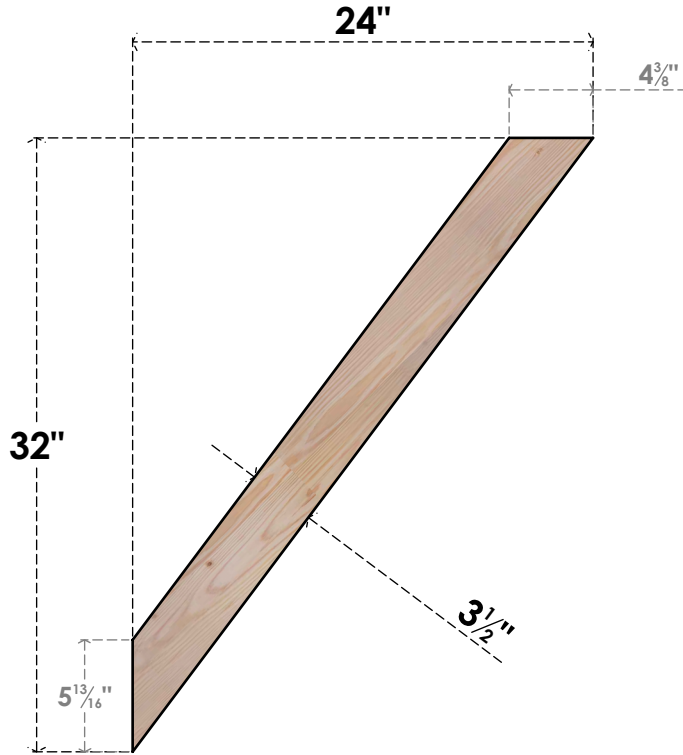

BRC04X24X32TRA00SDF

3 1/2"W X 24"D X 32"H TRADITIONAL SMOOTH BRACE, DOUGLAS FIR

SIDE

FRONT

EKENA MILLWORK
 2300 WEST MAIN ST.
 CLARKSVILLE, TX 75426
 TOLL FREE: 866-607-0453
 WWW.EKENAMILLWORK.COM

NOTES

1. INSTALLATION TO BE COMPLETED IN ACCORDANCE WITH MANUFACTURER'S SPECIFICATIONS.
2. DRAWING MAY NOT BE TO SCALE
3. THIS DRAWING IS INTENDED FOR DESIGN AND PLANNING PURPOSES ONLY.
4. ALL INFORMATION CONTAINED HEREIN WAS CURRENT AT THE TIME OF DEVELOPMENT BUT MUST BE REVIEWED AND APPROVED BY THE PRODUCT MANUFACTURER TO BE CONSIDERED ACCURATE.
5. PRODUCTS ARE NOT KILN DRIED. THIS ITEM IS UNIQUE AND WILL CONTAIN THE NATURAL VARIATIONS THAT THE WOOD SPECIES OFFERS. THIS MAY RESULT IN VARIATIONS UP TO 1/4"