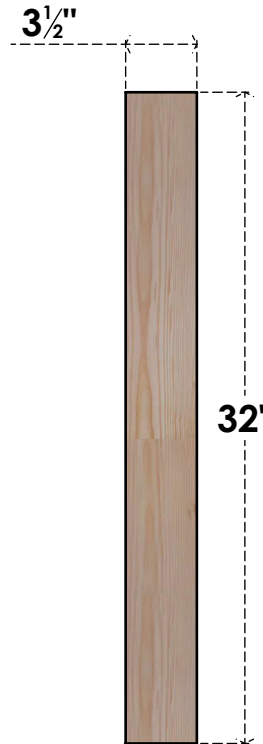

BRC04X24X32TRA00SDF

3 1/2"W X 24"D X 32"H TRADITIONAL SMOOTH BRACE, DOUGLAS FIR

SIDE

FRONT

EKENA MILLWORK
 2300 WEST MAIN ST.
 CLARKSVILLE, TX 75426
 TOLL FREE: 866-607-0453
 WWW.EKENAMILLWORK.COM

NOTES

1. INSTALLATION TO BE COMPLETED IN ACCORDANCE WITH MANUFACTURER'S SPECIFICATIONS.
2. DRAWING MAY NOT BE TO SCALE
3. THIS DRAWING IS INTENDED FOR DESIGN AND PLANNING PURPOSES ONLY.
4. ALL INFORMATION CONTAINED HEREIN WAS CURRENT AT THE TIME OF DEVELOPMENT BUT MUST BE REVIEWED AND APPROVED BY THE PRODUCT MANUFACTURER TO BE CONSIDERED ACCURATE.
5. PRODUCTS ARE NOT KILN DRIED. THIS ITEM IS UNIQUE AND WILL CONTAIN THE NATURAL VARIATIONS THAT THE WOOD SPECIES OFFERS. THIS MAY RESULT IN VARIATIONS UP TO 1/4"