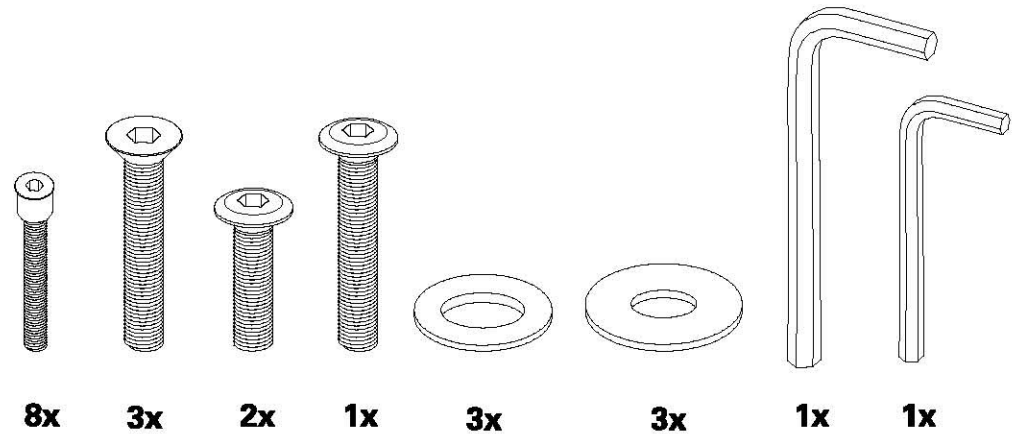

# Redwood

- 1>For additional stability, tight screws and posts as much as you can and place item against wall or corner.
- 2>Inspect product often and re-tight screws if necessary.
- 3>Supervise your pet the first time they use it.
- 4>**KEEP AWAY FROM CHILDREN TO AVOID ACCIDENT.**

1

2

3

4

5

6

**Warning:**

Lift the whole product to move around, do not slide  
Manufacturer and retailers are not responsible for any  
damaged-on floors and other places/ objects caused by  
improperly moving the product.