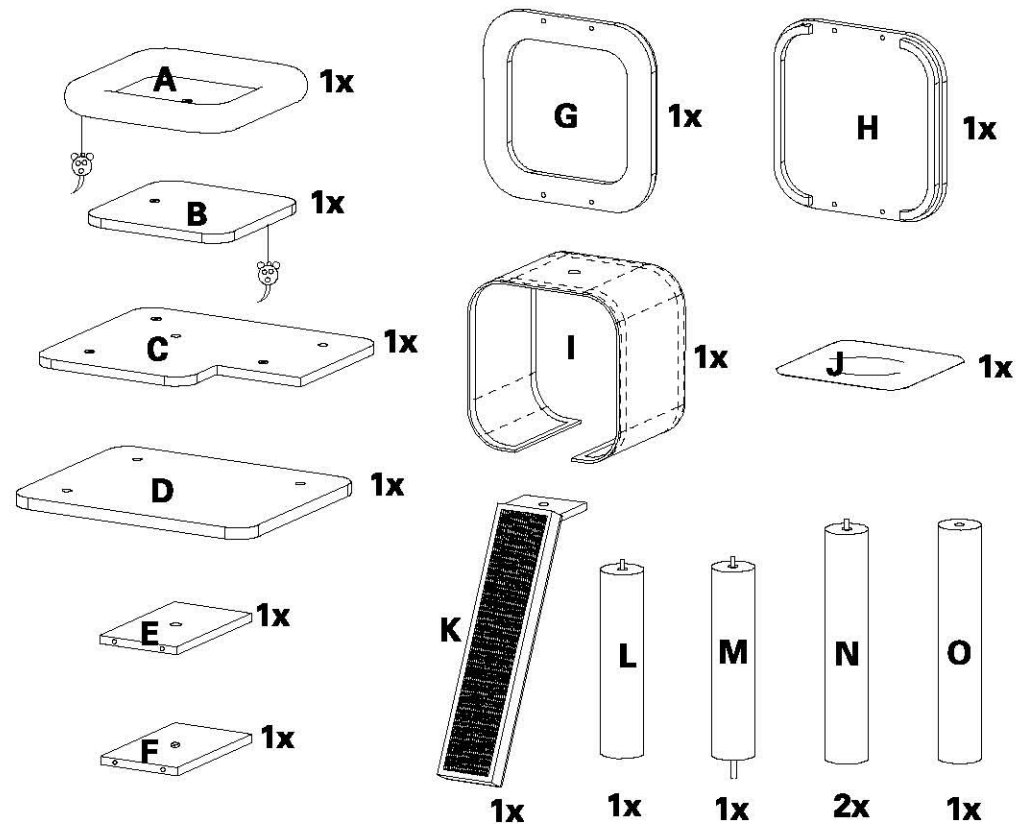

# Redwood

- 1>For additional stability, tight screws and posts as much as you can and place item against wall or corner.
- 2>Inspect product often and re-tight screws if necessary.
- 3>Supervise your pet the first time they use it.
- 4>**KEEP AWAY FROM CHILDREN TO AVOID ACCIDENT.**

1

2

3

4

5

6

**Warning:**

Lift the whole product to move around, do not slide  
Manufacturer and retailers are not responsible for any  
damaged-on floors and other places/ objects caused by  
improperly moving the product.