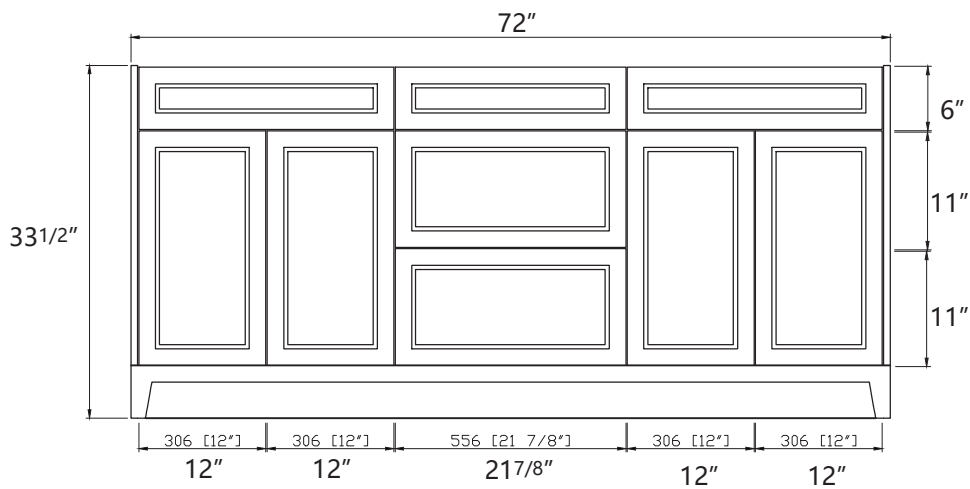

ZEAFIVE[®]

DIMENSION DETAILS BATHROOM VANITY

BRI-72"

PRODUCT
INSTRUCTION
VIDEO

 Email: service@bestgosupplychaininc.com

VANITY SIZE

Front View

Side View