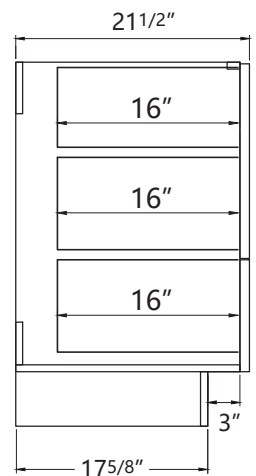

ZEAFIVE[®]

DIMENSION DETAILS BATHROOM VANITY

BRI-72"

PRODUCT
INSTRUCTION
VIDEO

 Email: service@bestgosupplychaininc.com

VANITY SIZE

Front View

Side View