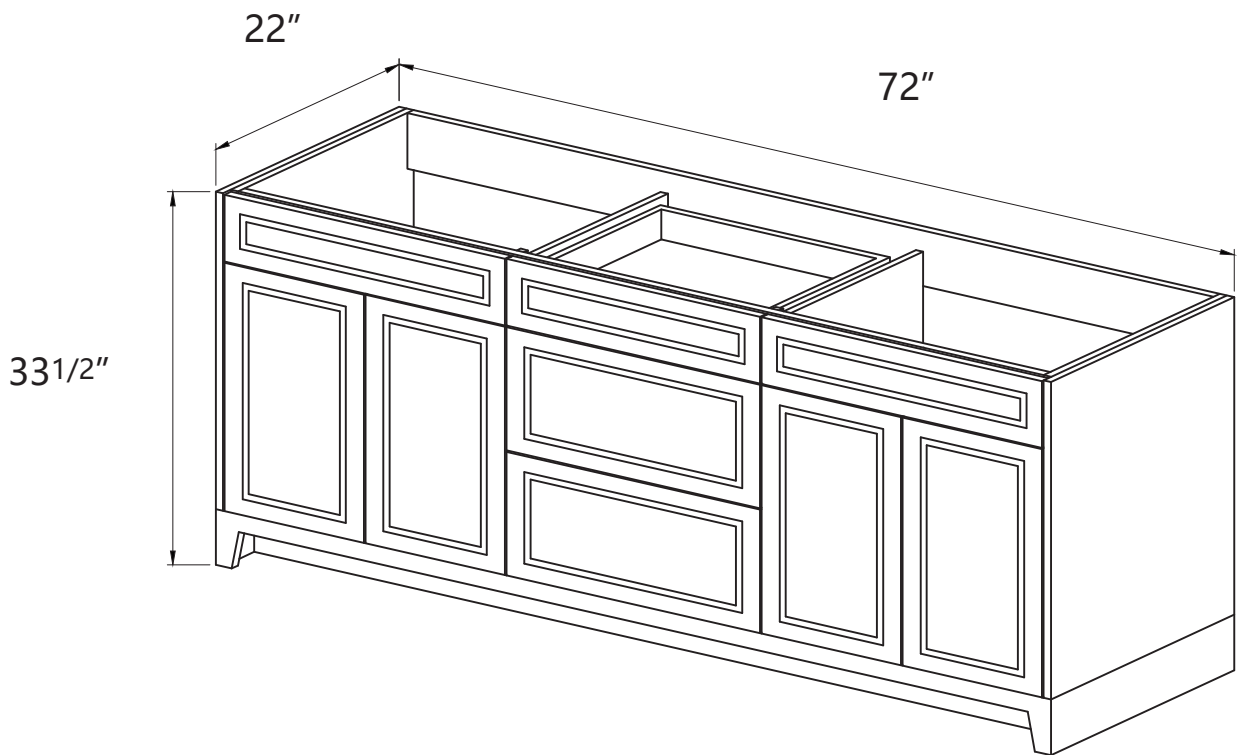

ZEAFIVE[®]

DIMENSION DETAILS BATHROOM VANITY

BRI-72"

PRODUCT
INSTRUCTION
VIDEO

 Email: service@bestgosupplychaininc.com

VANITY SIZE

Front View

Side View