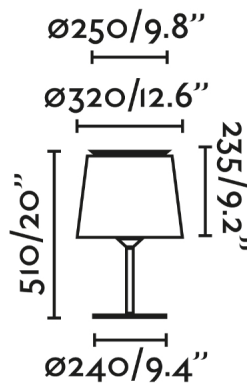

SAVOY is a black table lamp with textile black shade of indoor lamps designed by Isaac Piñeiro. Their structure is characterized by the arch located on the upper part where the light is reflected, creating a pretty reflection.

General characteristics

Fixation	Table
voltage	120V
Hertz	60Hz
Cable length	0.02 ft
Switch type	On/Off
Max. Power	15W

Material

Body/Structure	Steel
Screen	Textile

Finish

Body/Structure	Matt Black
Screen	Black
Location	Dry locations only
US Certification	Portátiles ETLus