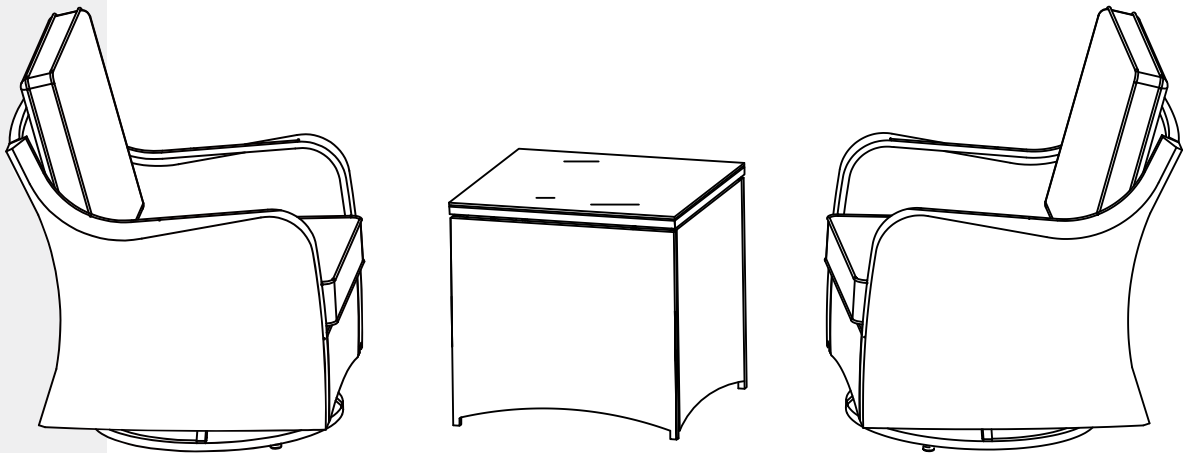

MEISSALIVVE

MANUAL INSTRUCTION

**3 Piece Outdoor Rattan Patio Furniture
Conversation Set**

ATTENTION

1. Please check the parts list and hardware list carefully to ensure you've received all the parts.
2. Be sure not to overtighten during installation, and never tighten all screw components until they are all installed on each seat.
3. If there are any missing parts, please contact us with the missing part and the missing part number, we'll resend them to you ASAP.
4. If there are any damaged parts, please contact us with clear pictures or videos. We will offer you the best solution after confirming the issue.