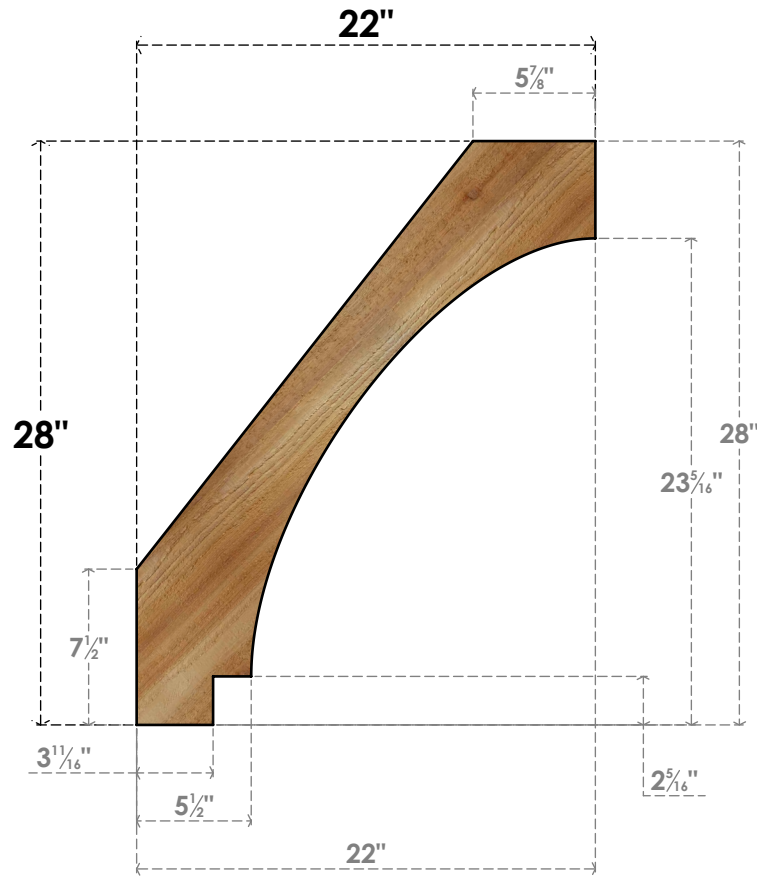

BRC04X22X28IMP00RWR

4"W X 22"D X 28"H IMPERIAL ROUGH SAWN BRACE, WESTERN RED CEDAR

SIDE

FRONT

EKENA
MILLWORK
EKENA MILLWORK
2300 WEST MAIN ST.
CLARKSVILLE, TX 75426
TOLL FREE: 866-607-0453
WWW.EKENAMILLWORK.COM