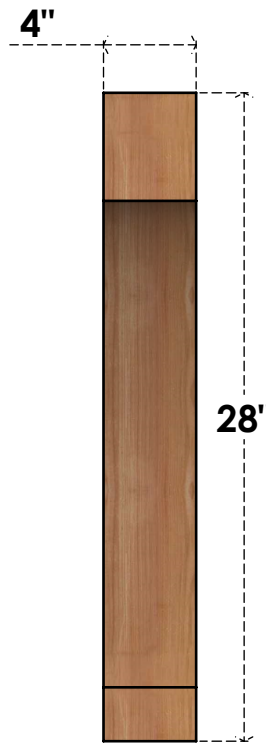

BRC04X22X28IMP00RWR

4"W X 22"D X 28"H IMPERIAL ROUGH SAWN BRACE, WESTERN RED CEDAR

SIDE

FRONT

EKENA
MILLWORK
EKENA MILLWORK
2300 WEST MAIN ST.
CLARKSVILLE, TX 75426
TOLL FREE: 866-607-0453
WWW.EKENAMILLWORK.COM

NOTES

1. INSTALLATION TO BE COMPLETED IN ACCORDANCE WITH MANUFACTURER'S SPECIFICATIONS.
2. DRAWING MAY NOT BE TO SCALE
3. THIS DRAWING IS INTENDED FOR DESIGN AND PLANNING PURPOSES ONLY.
4. ALL INFORMATION CONTAINED HEREIN WAS CURRENT AT THE TIME OF DEVELOPMENT BUT MUST BE REVIEWED AND APPROVED BY THE PRODUCT MANUFACTURER TO BE CONSIDERED ACCURATE.
5. PRODUCTS ARE NOT KILN DRIED. THIS ITEM IS UNIQUE AND WILL CONTAIN THE NATURAL VARIATIONS THAT THE WOOD SPECIES OFFERS. THIS MAY RESULT IN VARIATIONS UP TO 1/4"