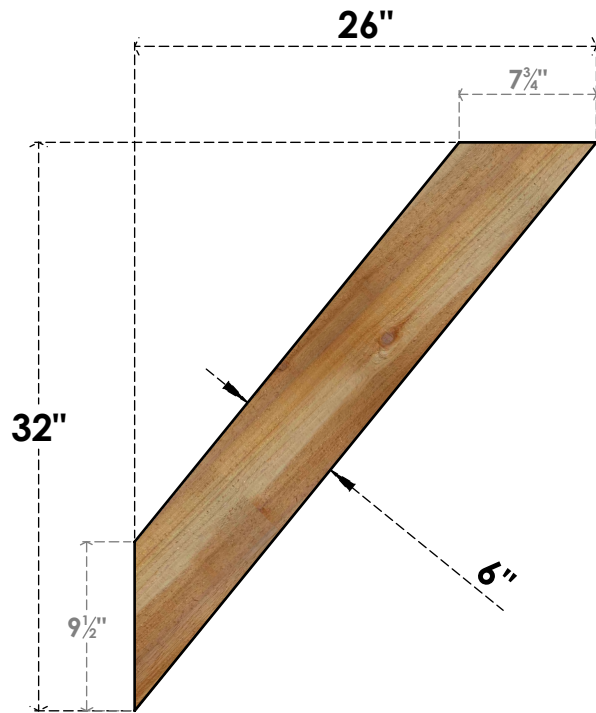

BRC06X26X32TRA00RWR

6"W X 26"D X 32"H TRADITIONAL ROUGH SAWN BRACE, WESTERN RED CEDAR

SIDE

FRONT

EKENA MILLWORK
2300 WEST MAIN ST.
CLARKSVILLE, TX 75426
TOLL FREE: 866-607-0453
WWW.EKENAMILLWORK.COM

NOTES

1. INSTALLATION TO BE COMPLETED IN ACCORDANCE WITH MANUFACTURER'S SPECIFICATIONS.
2. DRAWING MAY NOT BE TO SCALE
3. THIS DRAWING IS INTENDED FOR DESIGN AND PLANNING PURPOSES ONLY.
4. ALL INFORMATION CONTAINED HEREIN WAS CURRENT AT THE TIME OF DEVELOPMENT BUT MUST BE REVIEWED AND APPROVED BY THE PRODUCT MANUFACTURER TO BE CONSIDERED ACCURATE.
5. PRODUCTS ARE NOT KILN DRIED. THIS ITEM IS UNIQUE AND WILL CONTAIN THE NATURAL VARIATIONS THAT THE WOOD SPECIES OFFERS. THIS MAY RESULT IN VARIATIONS UP TO 1/4"