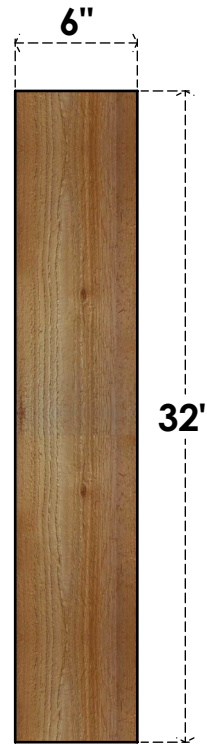

BRC06X26X32TRA00RWR

6"W X 26"D X 32"H TRADITIONAL ROUGH SAWN BRACE, WESTERN RED CEDAR

SIDE

FRONT

EKENA MILLWORK
2300 WEST MAIN ST.
CLARKSVILLE, TX 75426
TOLL FREE: 866-607-0453
WWW.EKENAMILLWORK.COM

NOTES

1. INSTALLATION TO BE COMPLETED IN ACCORDANCE WITH MANUFACTURER'S SPECIFICATIONS.
2. DRAWING MAY NOT BE TO SCALE
3. THIS DRAWING IS INTENDED FOR DESIGN AND PLANNING PURPOSES ONLY.
4. ALL INFORMATION CONTAINED HEREIN WAS CURRENT AT THE TIME OF DEVELOPMENT BUT MUST BE REVIEWED AND APPROVED BY THE PRODUCT MANUFACTURER TO BE CONSIDERED ACCURATE.
5. PRODUCTS ARE NOT KILN DRIED. THIS ITEM IS UNIQUE AND WILL CONTAIN THE NATURAL VARIATIONS THAT THE WOOD SPECIES OFFERS. THIS MAY RESULT IN VARIATIONS UP TO 1/4"