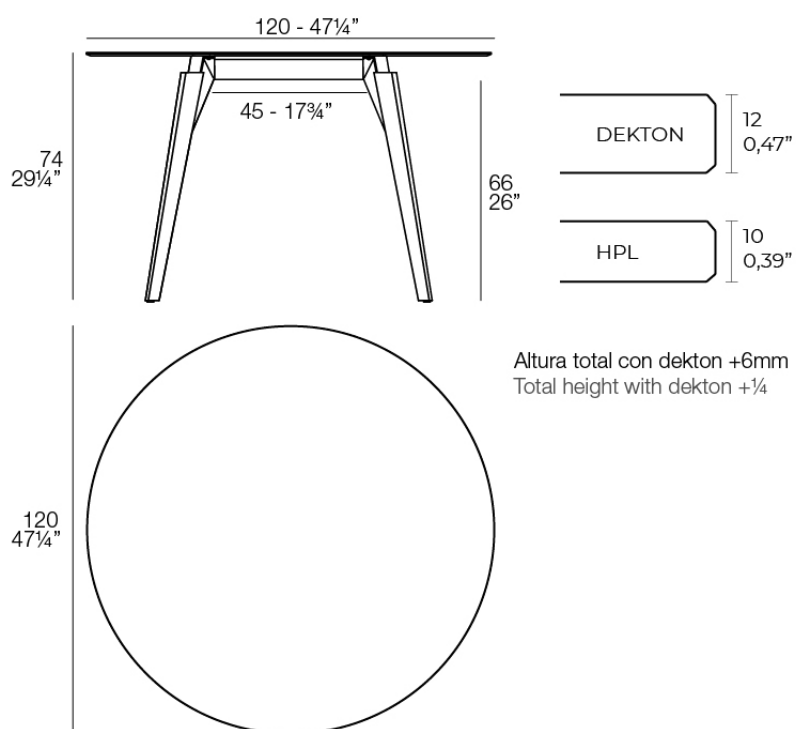

Products / Dining Tables / Faz Wood High Table ø120x74

Faz wood high table ø120x74

by Ramón Esteve

Faz is a modular collection of outdoor furniture and planters designed by Ramón Esteve for Vondom. He is the architect of harmony, serenity, timelessness and universality, and he has created mineral and emphatic shapes that make Faz a design that contextualizes with homes and installations. An ambience, encircling as a result of the blissful combination of the material and lighting, so that the sole sensation would be its fusion.

Info

Description

Weight: 31.66 Kg

FAZ WOOD Mesa Salón 120 x 120
FAZ WOOD Lounge Table 47 $\frac{1}{4}$ " x 47 $\frac{1}{4}$ "

Finishes

finishes

HPL

Ref. 54323