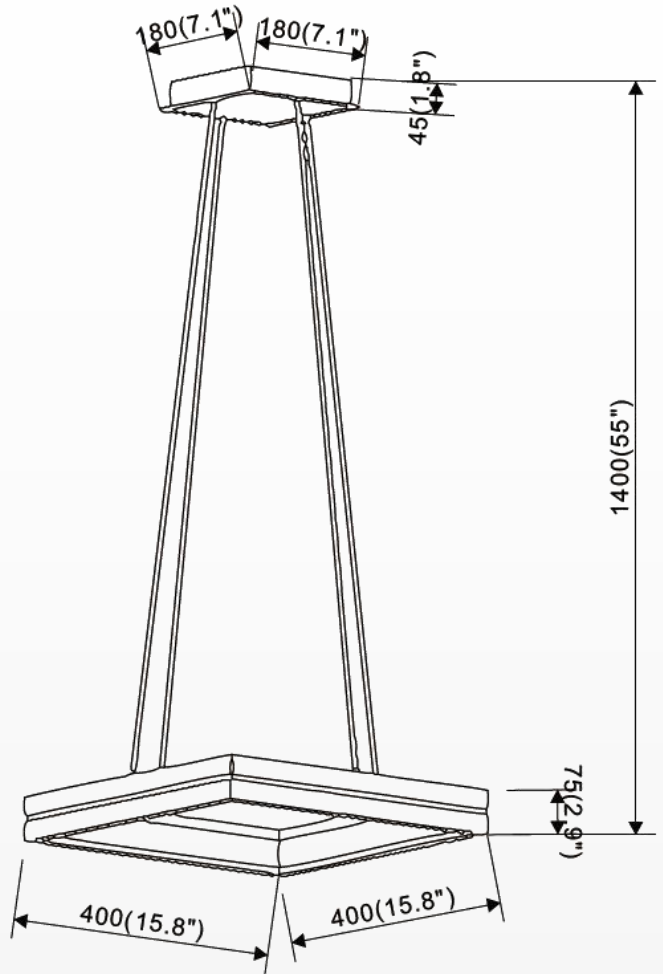

## SPECIFICATION

- Dimension: 15.8"×15.8"×55"
- Wattage: 35W
- Voltage: 120V
- Temp: 3000K
- Lumens: 836LM
- Dimmable: ELV , DIMMING 5%-100%
- CRI: > 80
- Material : Iron+Aluminum+Acrylic
- Lifespan : 50000hs
- Warranty: 3 years
- Operation temperature : -20°C-40°C