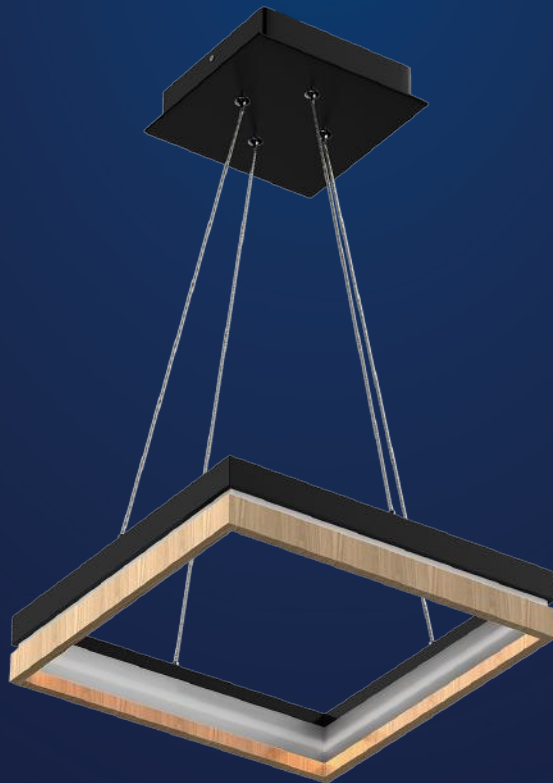

# LED Chandelier Lights

## SPECIFICATION

- Dimension: 15.8"×15.8"×55"
- Wattage: 35W
- Voltage: 120V
- Temp: 3000K
- Lumens: 836LM
- Dimmable: ELV , DIMMING 5%-100%
- CRI: > 80
- Material : Iron+Aluminum+Acrylic
- Lifespan : 50000hs
- Warranty: 3 years
- Operation temperature : -20°C-40°C