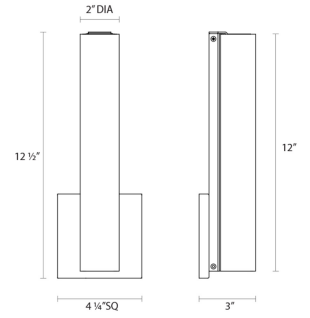

Project:

Spec Sheet

Dimensions

Height:	12"
Width:	4.25"
Extends:	3"
Minimum Extension:	3"
Maximum Extension:	3"
Size:	12"
Canopy/Backplate/Base Depth:	4.25
Canopy/Backplate/Base Height:	4.25

Electrical Specs

Installation

Installation:	Licensed electrician required
Installation Orientation:	Horizontal

Shipping

Carton 1 L x W x H:	21" X 7" X 7"
Carton 1 Gross Weight:	3 LBS
Fixture Weight:	3

Shade

Shade 1 Material:	Tubular Etched Glass
-------------------	----------------------