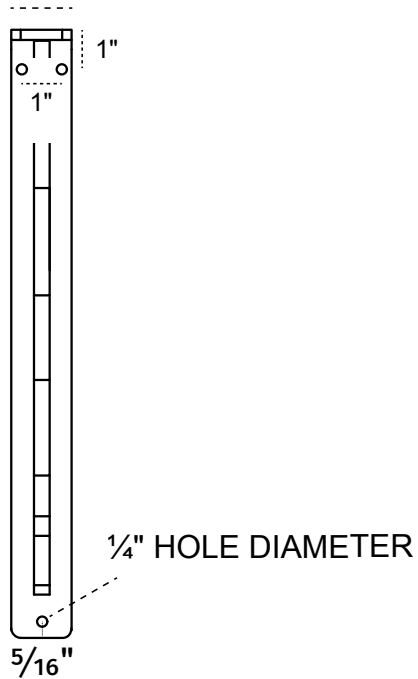

1½-INCH W X 12-INCH D X 15-INCH H MARIA SINGLE BRACE BRACKET

1½" WIDTH

FRONT PROFILE

12" DEPTH

SIDE PROFILE

HEAVY-DUTY ¼" THICK

AVAILABLE IN:
POWDER COATED BLACK

BKTM01X12X15SMA