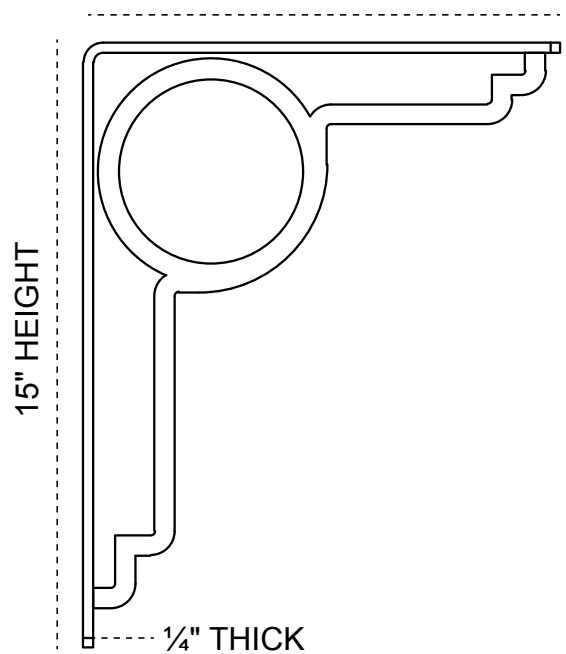

1½-INCH W X 12-INCH D X 15-INCH H MARIA SINGLE BRACE BRACKET

1½" WIDTH

FRONT PROFILE

12" DEPTH

SIDE PROFILE

HEAVY-DUTY ¼" THICK

AVAILABLE IN:
POWDER COATED BLACK

BKTM01X12X15SMA