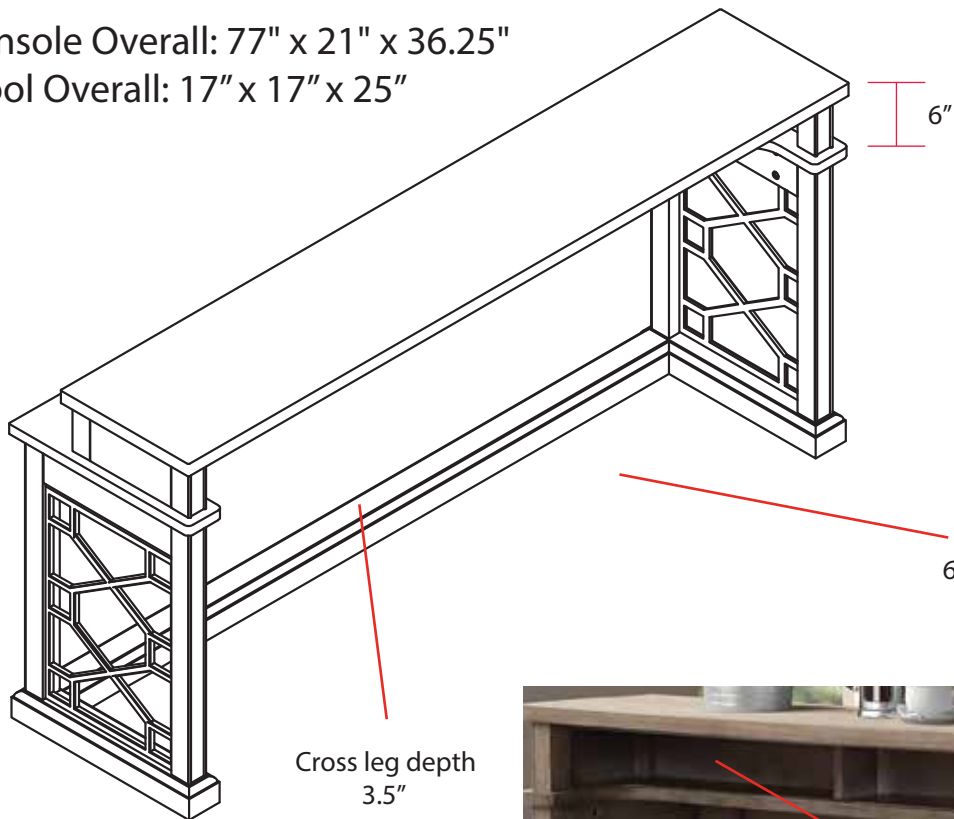

Sundance 09 Everywhere Console with 1026 Swivel Stool

Console Overall: 77" x 21" x 36.25"

Stool Overall: 17" x 17" x 25"

Leg space
69" x 17" x 35"

Bottom of Cuby's to floor: 29"
Power Center to floor: 25"