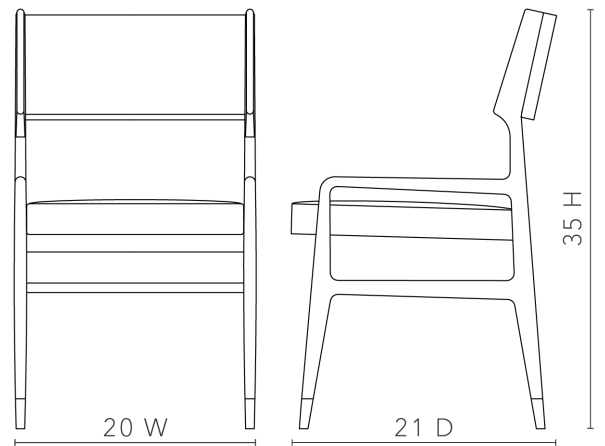

Renata Arm Chair, Eggshell White

---

**RNT-555-O9A-IO36**

- 20W x 21D x 35H
- Pigmented Lacquered Mahogany Wood and Veneers
- Woven Engineered Fabric
- Polished Brass Finished Cast Metal

Eggshell  
White

Sand