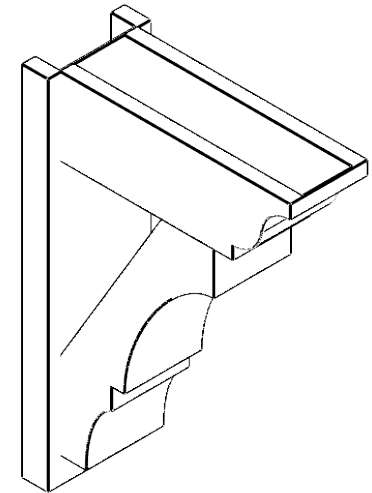

**ITEM NUMBER: OUTUROC060X080X20000X28000X060X020X060BOA04RCPR**

6"W TOP X 8"W BACK X 20"D X 28"H X 6"T TOP X 2"T BACK TIMBERTHANE ROUGH CEDAR BALBOA FAUX WOOD OPEN OUTLOOKER, TRADITIONAL TOP AND BLOCK BACK, 6"W CLOSED BRACE, PRIMED TAN

**SIDE PROFILE**

**FRONT PROFILE**

**ISOMETRIC**

GENERATED DATE : 07/05/2023

EKENA MILLWORK  
2300 WEST MAIN ST.  
CLARKSVILLE, TX 75426  
TOLL FREE: 866-607-0453  
WWW.EKENAMILLWORK.COM

**NOTES**

1. INSTALLATION TO BE COMPLETED IN ACCORDANCE WITH MANUFACTURER'S SPECIFICATIONS.
2. DRAWING MAY NOT BE TO SCALE
3. THIS DRAWING IS INTENDED FOR DESIGN AND PLANNING PURPOSES ONLY.
4. ALL INFORMATION CONTAINED HEREIN WAS CURRENT AT THE TIME OF DEVELOPMENT BUT MUST BE REVIEWED AND APPROVED BY THE PRODUCT MANUFACTURER TO BE CONSIDERED ACCURATE.
5. TIMBERTHANE ARCHITECTURAL PRODUCTS ARE MADE FROM HIGH DENSITY URETHANE AND COME FACTORY PRIMED