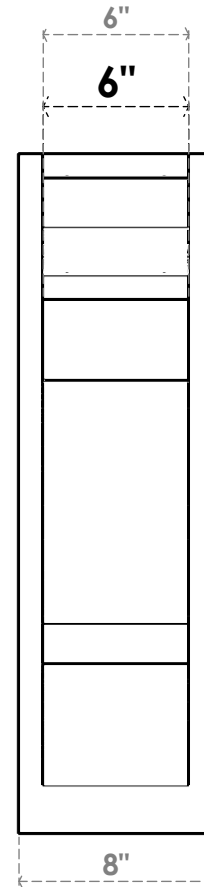

**ITEM NUMBER: OUTUROC060X080X20000X28000X060X020X060BOA04RCPR**

6"W TOP X 8"W BACK X 20"D X 28"H X 6"T TOP X 2"T BACK TIMBERTHANE ROUGH CEDAR BALBOA FAUX WOOD OPEN OUTLOOKER, TRADITIONAL TOP AND BLOCK BACK, 6"W CLOSED BRACE, PRIMED TAN

**SIDE PROFILE**

**FRONT PROFILE**

**ISOMETRIC**

GENERATED DATE : 07/05/2023

EKENA MILLWORK  
2300 WEST MAIN ST.  
CLARKSVILLE, TX 75426  
TOLL FREE: 866-607-0453  
WWW.EKENAMILLWORK.COM

**NOTES**

1. INSTALLATION TO BE COMPLETED IN ACCORDANCE WITH MANUFACTURER'S SPECIFICATIONS.
2. DRAWING MAY NOT BE TO SCALE
3. THIS DRAWING IS INTENDED FOR DESIGN AND PLANNING PURPOSES ONLY.
4. ALL INFORMATION CONTAINED HEREIN WAS CURRENT AT THE TIME OF DEVELOPMENT BUT MUST BE REVIEWED AND APPROVED BY THE PRODUCT MANUFACTURER TO BE CONSIDERED ACCURATE.
5. TIMBERTHANE ARCHITECTURAL PRODUCTS ARE MADE FROM HIGH DENSITY URETHANE AND COME FACTORY PRIMED