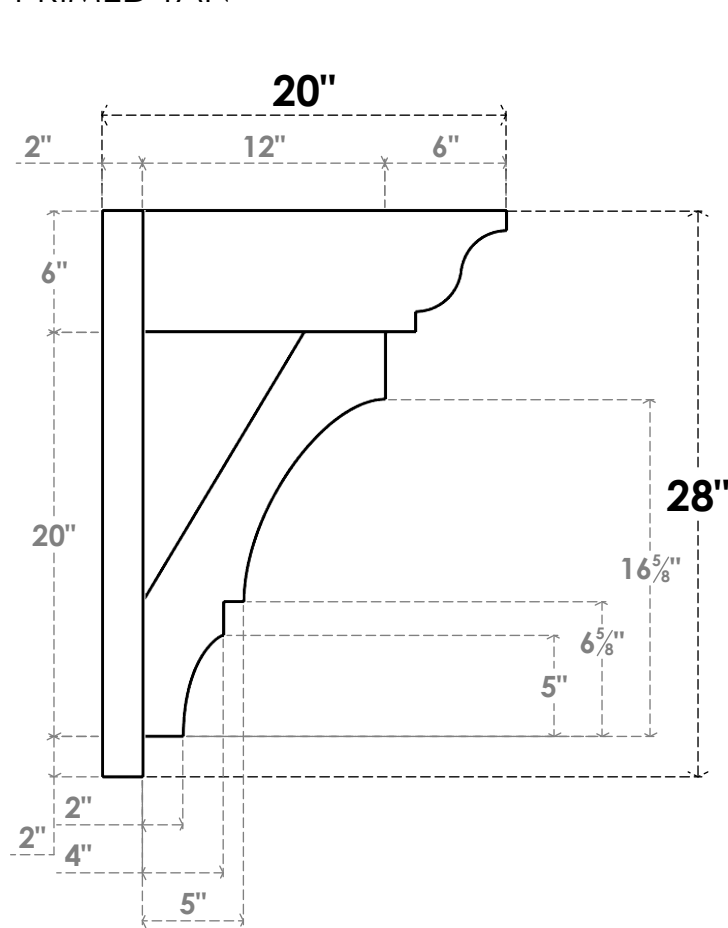

**ITEM NUMBER: OUTUROC060X080X20000X28000X060X020X060BOA04RCPR**

6"W TOP X 8"W BACK X 20"D X 28"H X 6"T TOP X 2"T BACK TIMBERTHANE ROUGH CEDAR BALBOA FAUX WOOD OPEN OUTLOOKER, TRADITIONAL TOP AND BLOCK BACK, 6"W CLOSED BRACE, PRIMED TAN

**SIDE PROFILE**

**FRONT PROFILE**

**ISOMETRIC**

GENERATED DATE : 07/05/2023

EKENA MILLWORK  
2300 WEST MAIN ST.  
CLARKSVILLE, TX 75426  
TOLL FREE: 866-607-0453  
WWW.EKENAMILLWORK.COM

**NOTES**

1. INSTALLATION TO BE COMPLETED IN ACCORDANCE WITH MANUFACTURER'S SPECIFICATIONS.
2. DRAWING MAY NOT BE TO SCALE
3. THIS DRAWING IS INTENDED FOR DESIGN AND PLANNING PURPOSES ONLY.
4. ALL INFORMATION CONTAINED HEREIN WAS CURRENT AT THE TIME OF DEVELOPMENT BUT MUST BE REVIEWED AND APPROVED BY THE PRODUCT MANUFACTURER TO BE CONSIDERED ACCURATE.
5. TIMBERTHANE ARCHITECTURAL PRODUCTS ARE MADE FROM HIGH DENSITY URETHANE AND COME FACTORY PRIMED