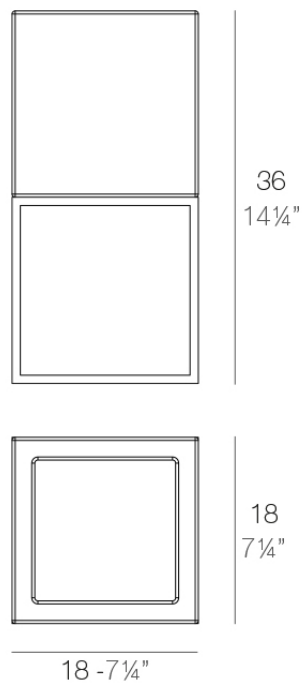

Products / Planters / Vela Maceteros

Vela nano cube planter 18x18x36

by Ramón Esteve

Vela Collection, designed by Ramon Esteve for Vondom. This extensive outdoor furniture and plantpot collection aims to offer the comfort and the quality of interior furniture without losing it's original qualities.

Info

Description

Pot made of polyethylene resin by rotational moulding. 100% Recyclable. Item suitable for indoor and outdoor use. Available in different finishes.

Weight: 0.4 Kg

VELA Nano Cubo 36 C = 2 L
VELA Nano Cube 36 C = 1/2 gal