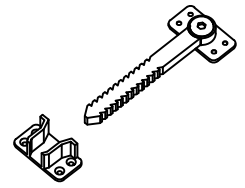

ASSEMBLY INSTRUCTIONS CORNER SOFA PIECE

D.CONNECTOR 4 SET