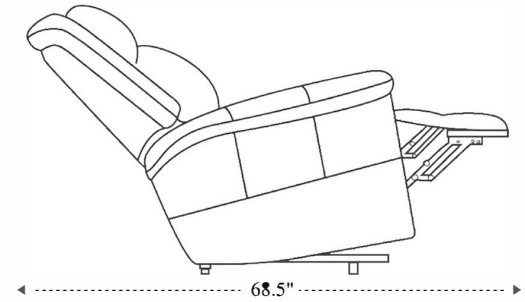

Reclining Console Loveseat

Overall Dimensions	76" x 43.5" x 41"
Overall Width	76"
Overall Depth	43.5"
Overall Height	41"
Overall Weight	202.4 lbs.
Fully Reclined	68.5"
Distance from Wall	10.5"
Back of Seat to end of Chaise	40.5"
Leg Height (Distance from Foot Rest to Floor in Full Recline)	22.5"
Head Height (Distance from Headrest to Floor in Full Recline)	30"

Seat Width	43"
Seat Depth	22"
Seat Height	20"
Arm Width	9"
Arm Depth	18.5"
Arm Height	26"
Back Width	46"
Back Height	23.5"