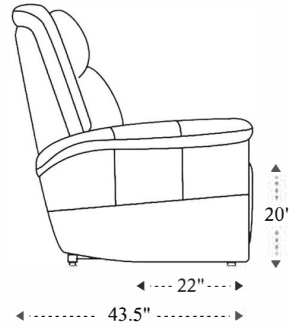

Reclining Console Loveseat

Overall Dimensions	76" x 43.5" x 41"
Overall Width	76"
Overall Depth	43.5"
Overall Height	41"
Overall Weight	202.4 lbs.
Fully Reclined	68.5"
Distance from Wall	10.5"
Back of Seat to end of Chaise	40.5"
Leg Height (Distance from Foot Rest to Floor in Full Recline)	22.5"
Head Height (Distance from Headrest to Floor in Full Recline)	30"

Seat Width	43"
Seat Depth	22"
Seat Height	20"
Arm Width	9"
Arm Depth	18.5"
Arm Height	26"
Back Width	46"
Back Height	23.5"