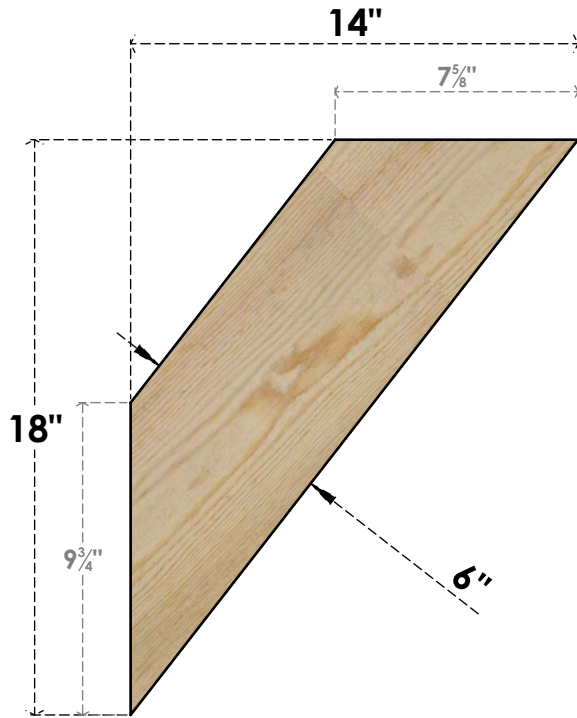

BRC06X14X18TRA00RDF

6"W X 14"D X 18"H TRADITIONAL ROUGH SAWN BRACE, DOUGLAS FIR

SIDE

FRONT

EKENA MILLWORK
2300 WEST MAIN ST.
CLARKSVILLE, TX 75426
TOLL FREE: 866-607-0453
WWW.EKENAMILLWORK.COM

NOTES

1. INSTALLATION TO BE COMPLETED IN ACCORDANCE WITH MANUFACTURER'S SPECIFICATIONS.
2. DRAWING MAY NOT BE TO SCALE
3. THIS DRAWING IS INTENDED FOR DESIGN AND PLANNING PURPOSES ONLY.
4. ALL INFORMATION CONTAINED HEREIN WAS CURRENT AT THE TIME OF DEVELOPMENT BUT MUST BE REVIEWED AND APPROVED BY THE PRODUCT MANUFACTURER TO BE CONSIDERED ACCURATE.
5. PRODUCTS ARE NOT KILN DRIED. THIS ITEM IS UNIQUE AND WILL CONTAIN THE NATURAL VARIATIONS THAT THE WOOD SPECIES OFFERS. THIS MAY RESULT IN VARIATIONS UP TO 1/4"