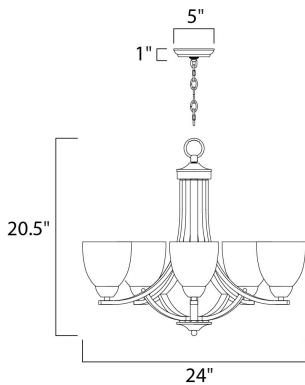

PRODUCT DESCRIPTION

This transitional design works in any style home. Intersecting, rectangular tubing finished in your choice of Satin Nickel or Oil Rubbed Bronze gently curves to support simple line Frost glass shades.

ADDITIONAL

ADJUSTABLE
 OPERATING TEMPERATURE:
 -20°C (-4°F), 40°C (104°F)

MEASUREMENTS

DIMENSION : 24" L x 24" W x 20.5" H
 CANOPY : 5" W x 1" H x 5" L
 HANGING WEIGHT : 5.86 lb

LAMPING

INPUT VOLTAGE : 120V
 LUMENS : 0 Rated
 BULB : 5 x 60W Incandescent E26 Medium (Not Included),
 300W Total
 DIMMABLE : Yes