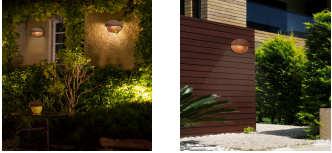

Ceramic LED ADA Dome Outdoor Wall Sconce (Closed Top)

GLAZES (GROUP 1):

Matte White (MAT)

Lamping:

LED

Description :

ADA Dome Outdoor LED Wall Sconce (Closed Top)

Primary Shade Material :

[ADA](#), [Ceramic](#), [Made in USA](#), [Outdoor](#)

Standard LED :

12W 1,000 Initial Lumens

Dimension :

8" Dia. x 3.25" Proj.

Mounting Center :

3.5" Down

Notes :