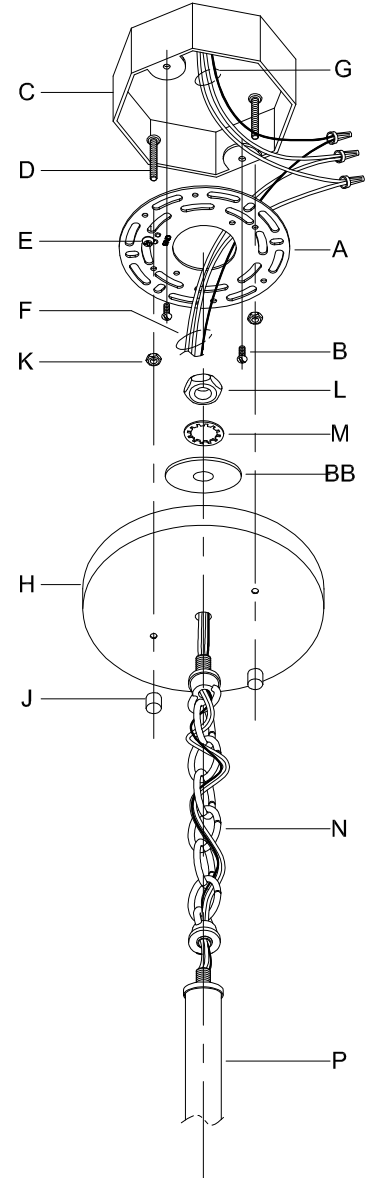

Assembly & Installation Instructions

CAUTION: Read instructions carefully and turn electricity off at main circuit breaker panel before beginning installation.

WARNING - If any Special Control Devices are used with this Fixture, Follow the Instructions Carefully to assure full compliance with N.E.C. requirements. If there are any questions, contact a Qualified Electrical Contractor.
CAUTION - All glass is fragile, use care when handling Glass component(s) and or Lamp(s).

CANOPY MOUNTING & WIRE CONNECTION ASSEMBLY STEPS:

C, B, G & S
 (NOT FURNISHED)
 (NON FOURNIE)
 (NO INCLUIDA)

1. D, E → A
2. K → D
3. B, A → C
4. F → G
5. H, J → D
6. T → Q
7. W, V, U → T
8. Y, X → T
9. AA, Z → T
10. S → R

CANOPY MOUNTING & WIRE CONNECTION ASSEMBLY STEPS:

C, B, G & S
 (NOT FURNISHED)
 (NON FOURNIE)
 (NO INCLUIDA)

1. D, E → A
2. K → D
3. B, A → C
4. N → L, M, BB, H
5. N → P
6. N → H - 10, 0
7. F → A, M, L, H, N, P
8. F → G - 10, 0
9. H, J → D
10. T → Q
11. W, V, U → T
12. Y, X → T
13. AA, Z → T
14. S → R