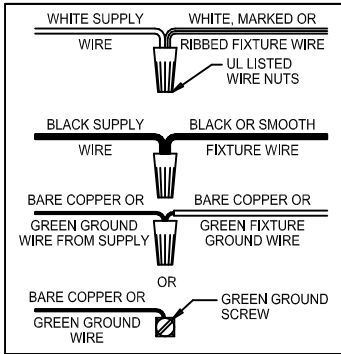

Assembly & Installation Instructions

CAUTION: Read instructions carefully and turn electricity off at main circuit breaker panel before beginning installation.

WARNING - If any Special Control Devices are used with this Fixture, Follow the Instructions Carefully to assure full compliance with N.E.C. requirements. If there are any questions, contact a Qualified Electrical Contractor.
CAUTION - All glass is fragile, use care when handling Glass component(s) and or Lamp(s).

CANOPY MOUNTING & WIRE CONNECTION ASSEMBLY STEPS:

C, B, G & S
 (NOT FURNISHED)
 (NON FOURNIE)
 (NO INCLUIDA)

1. D, E → A
2. K → D
3. B, A → C
4. F → G
5. H, J → D
6. T → Q
7. W, V, U → T
8. Y, X → T
9. AA, Z → T
10. S → R