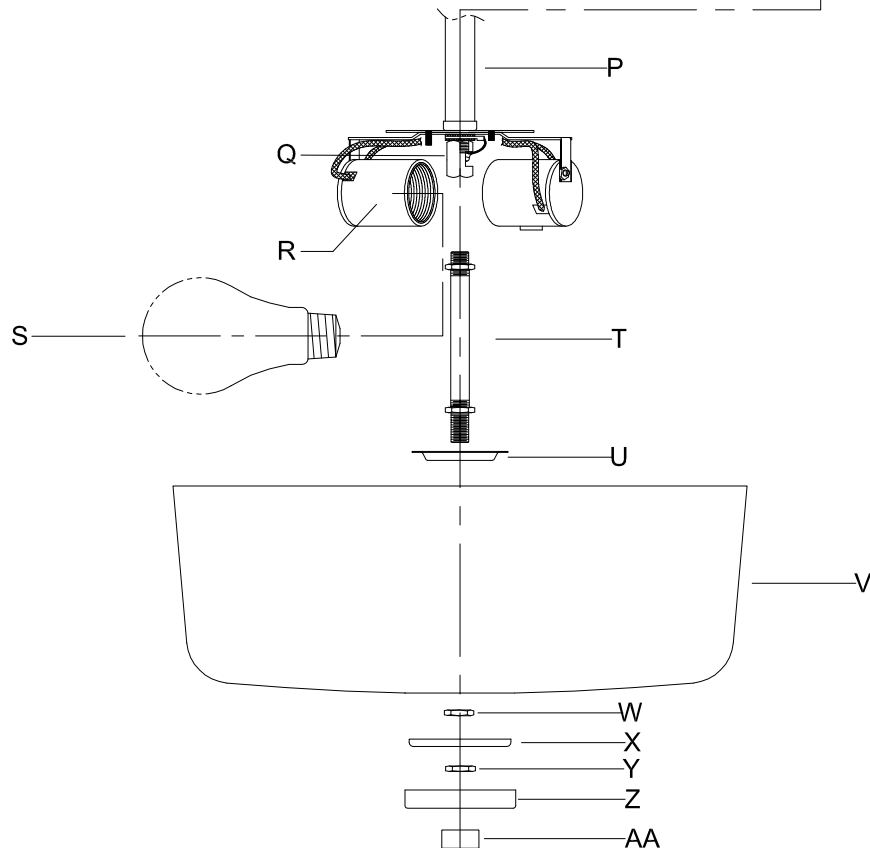

Assembly & Installation Instructions

CAUTION: Read instructions carefully and turn electricity off at main circuit breaker panel before beginning installation.

WARNING - If any Special Control Devices are used with this Fixture, Follow the Instructions Carefully to assure full compliance with N.E.C. requirements. If there are any questions, contact a Qualified Electrical Contractor.
CAUTION - All glass is fragile, use care when handling Glass component(s) and or Lamp(s).

CANOPY MOUNTING & WIRE CONNECTION ASSEMBLY STEPS:

C, B, G & S
 (NOT FURNISHED)
 (NON FOURNIE)
 (NO INCLUIDA)

1. D, E → A
2. K → D
3. B, A → C
4. F → G
5. H, J → D
6. T → Q
7. W, V, U → T
8. Y, X → T
9. AA, Z → T
10. S → R