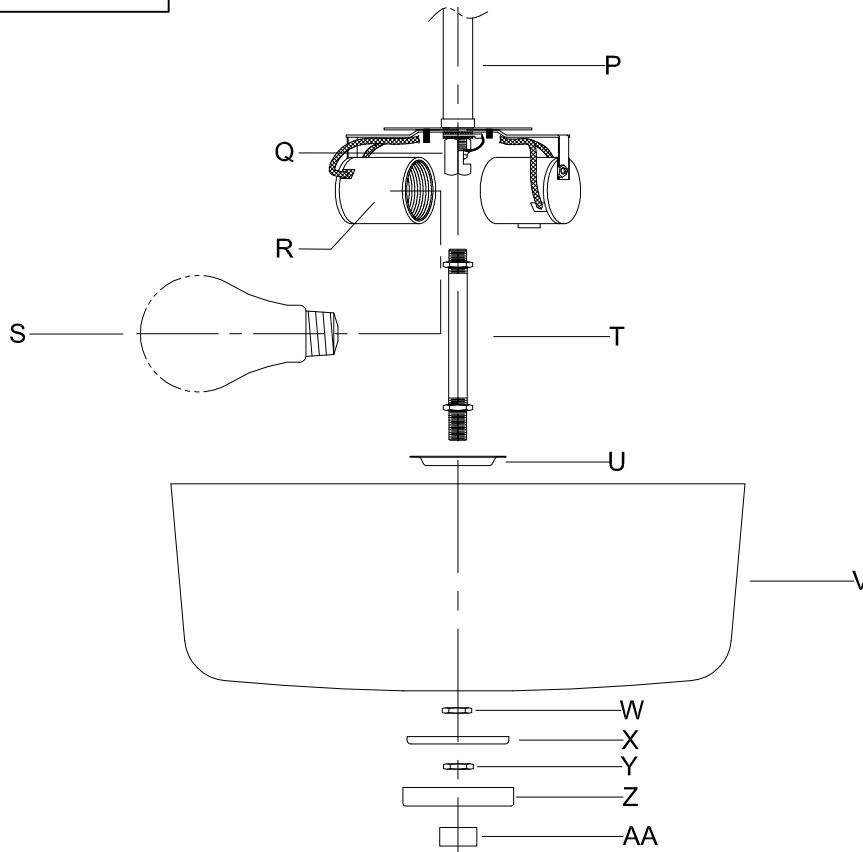

Assembly & Installation Instructions

CAUTION: Read instructions carefully and turn electricity off at main circuit breaker panel before beginning installation.

WARNING - If any Special Control Devices are used with this Fixture, Follow the Instructions Carefully to assure full compliance with N.E.C. requirements. If there are any questions, contact a Qualified Electrical Contractor.
CAUTION - All glass is fragile, use care when handling Glass component(s) and or Lamp(s).

CANOPY MOUNTING & WIRE CONNECTION ASSEMBLY STEPS:

C, B, G & S
 (NOT FURNISHED)
 (NON FOURNIE)
 (NO INCLUIDA)

1. D, E → A
2. K → D
3. B, A → C
4. F → G
5. H, J → D
6. T → Q
7. W, V, U → T
8. Y, X → T
9. AA, Z → T
10. S → R

CANOPY MOUNTING & WIRE CONNECTION ASSEMBLY STEPS:

C, B, G & S
 (NOT FURNISHED)
 (NON FOURNIE)
 (NO INCLUIDA)

1. D, E → A
2. K → D
3. B, A → C
4. N → L, M, BB, H
5. N → P
6. N → H - 10, 0
7. F → A, M, L, H, N, P
8. F → G - 10, 0
9. H, J → D
10. T → Q
11. W, V, U → T
12. Y, X → T
13. AA, Z → T
14. S → R