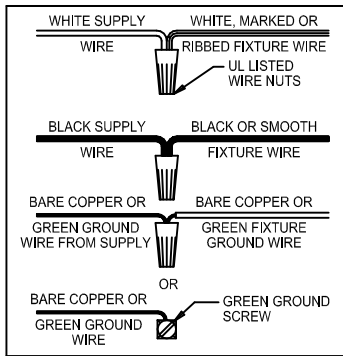

Assembly & Installation Instructions

CAUTION: Read instructions carefully and turn electricity off at main circuit breaker panel before beginning installation.

*****
WARNING - If any Special Control Devices are used with this Fixture, Follow the Instructions Carefully to assure full compliance with N.E.C. requirements. If there are any questions, contact a Qualified Electrical Contractor.
CAUTION - All glass is fragile, use care when handling Glass component(s) and or Lamp(s).
*****

CANOPY MOUNTING & WIRE CONNECTION ASSEMBLY STEPS:

C, B, G & S
(NOT FURNISHED)
(NON FOURNIE)
(NO INCLUIDA)

1. D, E → A
2. K → D
3. B, A → C
4. N → L, M, BB, H
5. N → P
6. N → H - 10, 0
7. F → A, M, L, H, N, P
8. F → G - 10, 0
9. H, J → D
10. T → Q
11. W, V, U → T
12. Y, X → T
13. AA, Z → T
14. S → R