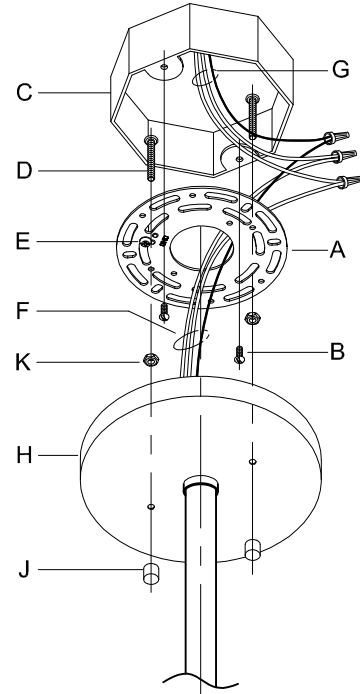

Assembly & Installation Instructions

CAUTION: Read instructions carefully and turn electricity off at main circuit breaker panel before beginning installation.

WARNING - If any Special Control Devices are used with this Fixture, Follow the Instructions Carefully to assure full compliance with N.E.C. requirements. If there are any questions, contact a Qualified Electrical Contractor.
CAUTION - All glass is fragile, use care when handling Glass component(s) and or Lamp(s).

CANOPY MOUNTING & WIRE CONNECTION ASSEMBLY STEPS:

C, B, G & S
 (NOT FURNISHED)
 (NON FOURNIE)
 (NO INCLUIDA)

1. D, E → A
2. K → D
3. B, A → C
4. F → G
5. H, J → D
6. T → Q
7. W, V, U → T
8. Y, X → T
9. AA, Z → T
10. S → R

CANOPY MOUNTING & WIRE CONNECTION ASSEMBLY STEPS:

C, B, G & S
 (NOT FURNISHED)
 (NON FOURNIE)
 (NO INCLUIDA)

1. D, E → A
2. K → D
3. B, A → C
4. N → L, M, BB, H
5. N → P
6. N → H - 10, 0
7. F → A, M, L, H, N, P
8. F → G - 10, 0
9. H, J → D
10. T → Q
11. W, V, U → T
12. Y, X → T
13. AA, Z → T
14. S → R