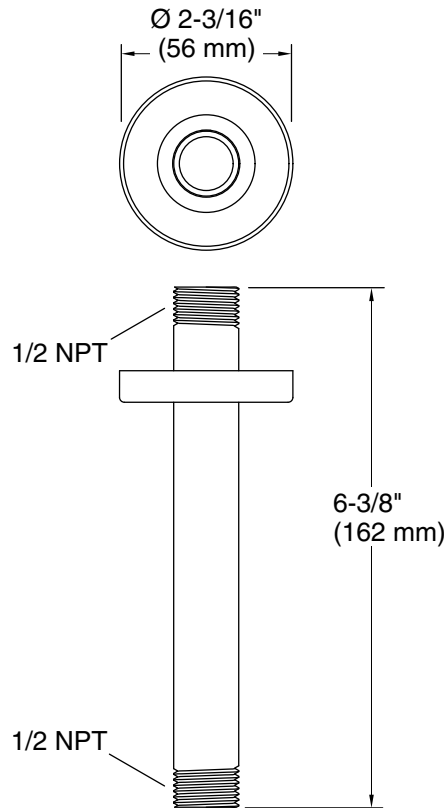

Features

- For use with single-function rainheads
- 6" (152 mm) shower arm

Material

- Brass construction ensures durability and reliability
- KOHLER® finishes resist corrosion and tarnishing

Installation

- 1/2" -14 NPT connection
- Ceiling-mount

Technical Information

All product dimensions are nominal.

Handshower:

Rated maximum flow: 0 gal/min (0 l/min)