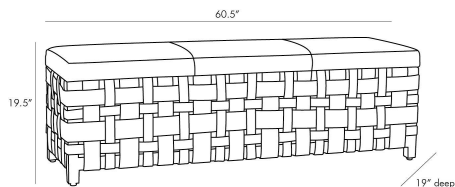

ARTERIOS

ELIS BENCH

DS2024
White Hair on Hide

The artisan beauty of these white hide bands handwoven into a simple basket weave pattern that is stretched around a sleek and modern rose gold steel frame, makes this bench both a statement piece and a practical seating option. Influenced by equestrian culture and the juxtaposition of the materials, this bench brings texture and modern style to any room. Hide will vary.

APPEARANCE

Materials	Hide, Hide, Stainless Steel
Finishes	White, White, Rose Gold
Finish Will Vary	No
Top Coat/Sealant	Yes

DIMENSIONS

Overall	W: 60.5 in x D: 19 in x H: 19.5 in
Foot Print	W: 60.5 in x D: 19 in

SHIPPING

Shipping Requirements	Truck Ship
Product Weight	64.0 lbs
Gross Weight 1	85.0 lbs
Shipping Box 1	W: 22 in x D: 64 in x H: 22 in

ADDITIONAL INFO

Fabric Certification	NFPA-260, TB117-2013
Fabric Composition	100% Leather