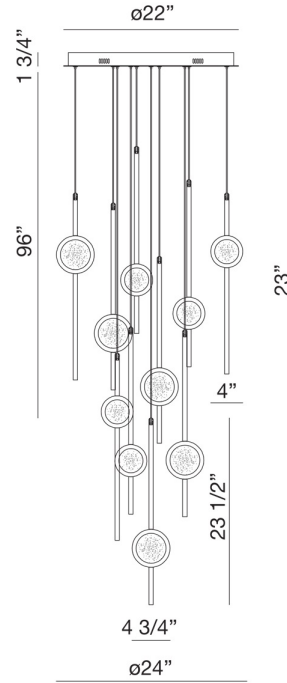

Barletta, Chandelier , 10-Light, 24", Gold-Black Mix

Item No.
39464-033

JOB NAME:

DATE:

TYPE:

COMMENTS:

LIGHT INFORMATION

Light Type Integrated LED

Bulb Socket N/A

Bulb Shape N/A

Bulb Included Yes

CRI 90

Delivered Lumens 2300

Colour Temperature (Kelvin) 3500K

Average Hours LED (L70) 20000

Number of Lights 10

Light Direction Ambient

Dimming Method Triac/Elv

Output Voltage 24

Current Type DC

LIGHT INFORMATION (CONT'D.)

Light Wattage 5.7

Total Wattage 57

DIMENSIONS & WEIGHT

Product Width (In)

Product Height (In) 23.5

Product Ext (In)

Product Diameter (In) 24

Product Weight (Lbs) 45.01

Product Length (In)

INSTALLATION

Mounting Type J-Box