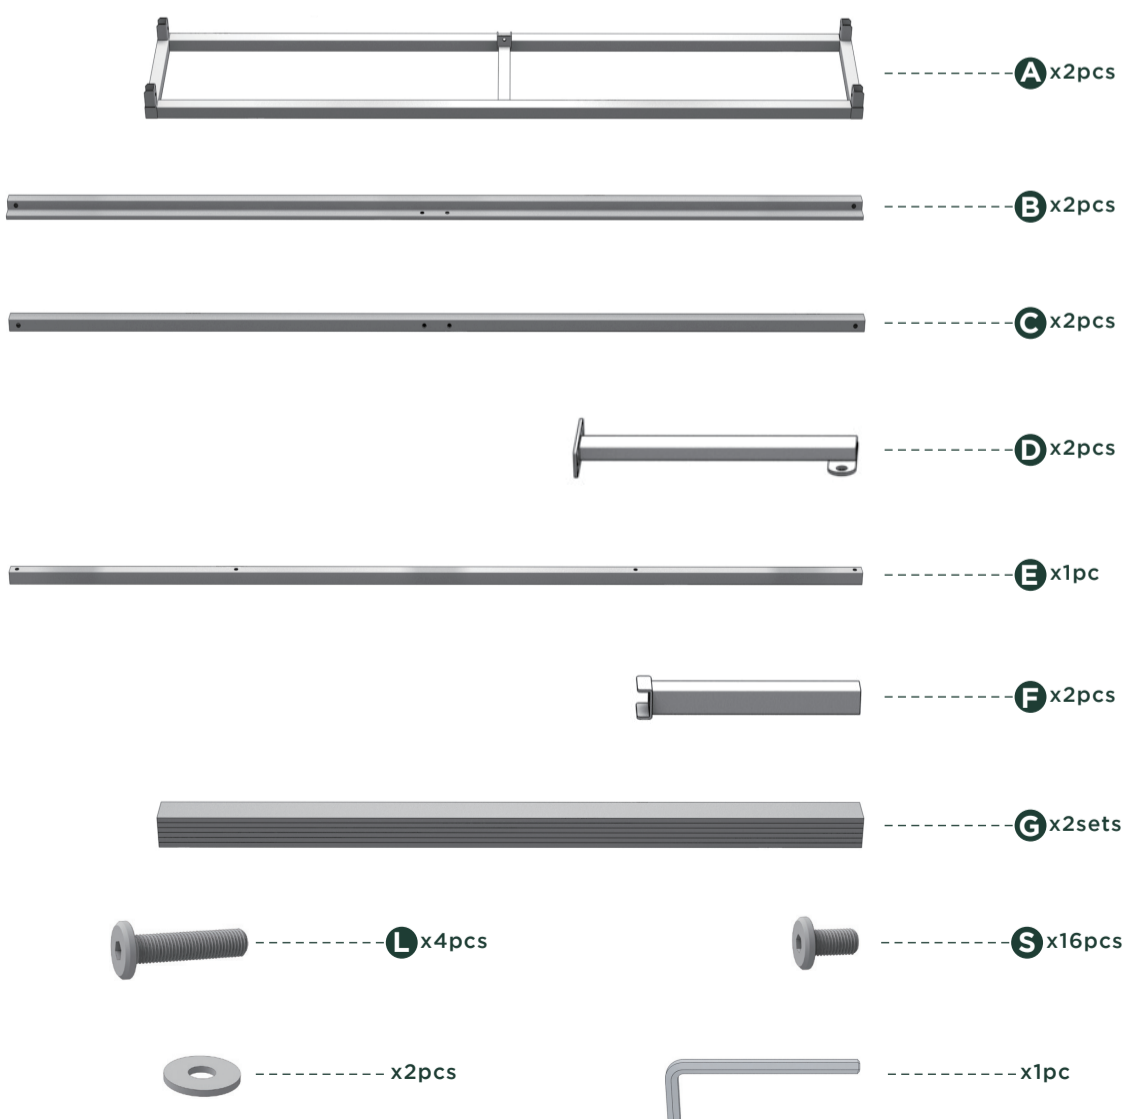

Components

Return Policy

We believe you will absolutely love your new addition to your home, but if for some reason you want to return the product, please contact us directly before you decide to return your product to the retailer. Our Customer Service organization can answer most concerns and can assist you with any questions you may have about your new product. Please contact us first by emailing or by submitting a request.

The item must be returned in good condition, in original box, with all original proof of purchase, parts and accessories, within the time frame specified by the retailer it was purchased from.