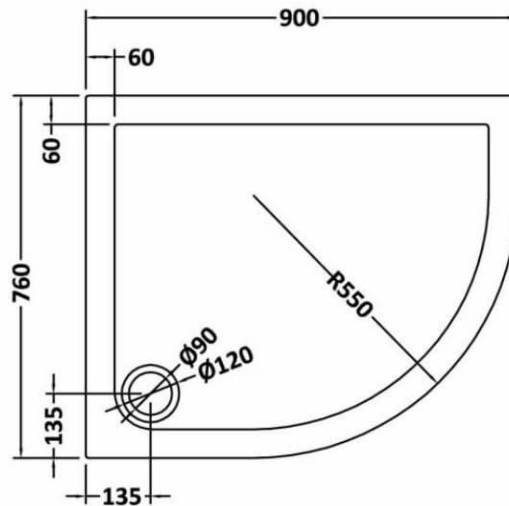

## CUSTOMER DATA SHEET - SHOWER TRAYS

**DESCRIPTION:** Offset Quad Tray Rh 900X760x40

**900 x 760 OFFSET  
QUADRANT TRAY RH**

### PRODUCT DIMENSIONS

Length (mm)	Width (mm)	Height (mm)	Nett Wgt Kg
900	760	40	17.4

### PACKAGING DIMENSIONS

Length (mm)	Width (mm)	Height (mm)	Gross Wgt Kg
920	780	60	17.4

### OUTER BOX DIMENSIONS (If Applicable)

Length (mm)	Width (mm)	Height (mm)	Gross Wgt Kg