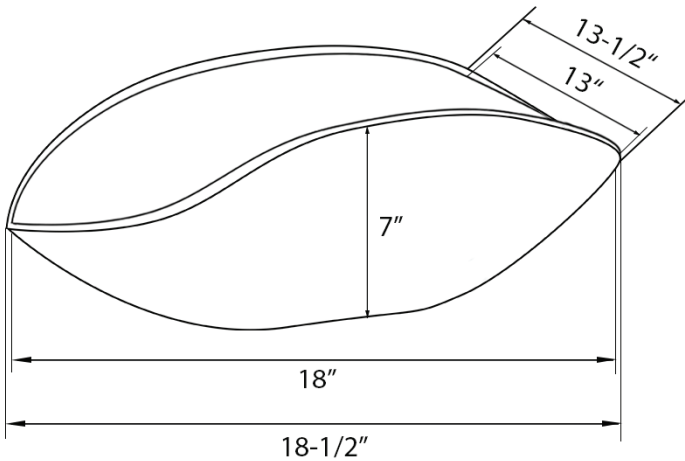

SOLD SEPARATELY

DIMENSIONS

SCAN TO REGISTER YOUR WARRANTY

or visit
www.ruvati.com/register

RUVATI USA
www.ruvati.com

Phone: 1.855.478.8284
Email: support@ruvati.com