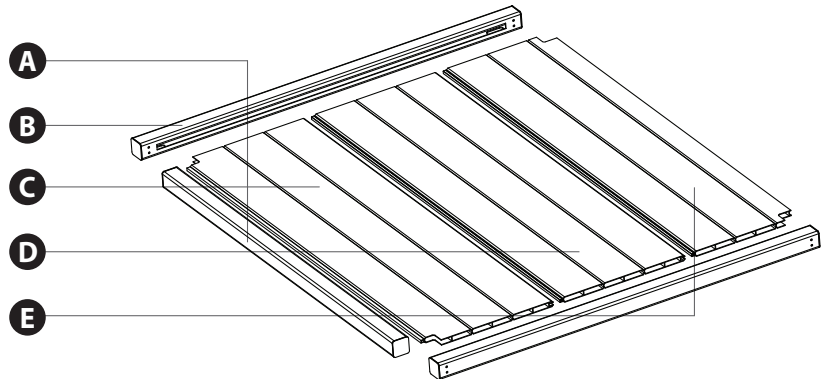

# BOX CONTENTS

*In the event of missing or defective parts please call our customer service department at 1-877-234-6196 (Mon-Fri 8:00 AM to 5:00 PM EST)*

**IMPORTANT: CHECK THE INSIDE OF THE LARGER PIECES IN YOUR BOX FOR OTHER MATERIALS PACKED INSIDE.**

- A.** Front Frame (1) - 1½" x 1½" x 36"
- B.** Side Frame (2) - 1½" x 1½" x 36"
- C.** Front Board (1) - ½" x 12" x 38¾"
- D.** Middle Board (1) - ½" x 12" x 38¾"
- E.** Back Board (1) - ½" x 10" x 38¾"
- F.** Steel Screw - 1" (2)
- G.** Steel Screw - 2.5" (4)