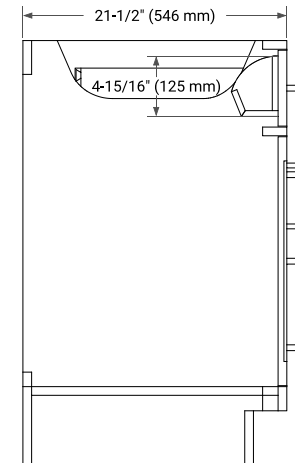

54" SINGLE SINK BASE CABINET

BASE CABINET DIMENSIONS

54" W x 21.5" D x 34.5" H

FEATURES

- Solid wood frame & plywood panels
- Dovetail drawers and joints
- Soft closing doors & drawers

HARDWARE FINISHES*

Brushed Nickel   Satin Brass   Matte Black   Polished Chrome

Hardware comes preinstalled with the illustrated option. Other finishes are available on our online store if you prefer a different one.

AVAILABLE COLORS

White   Grey   Midnight Blue   Oak

FRONT VIEW

SIDE VIEW

PLAN VIEW