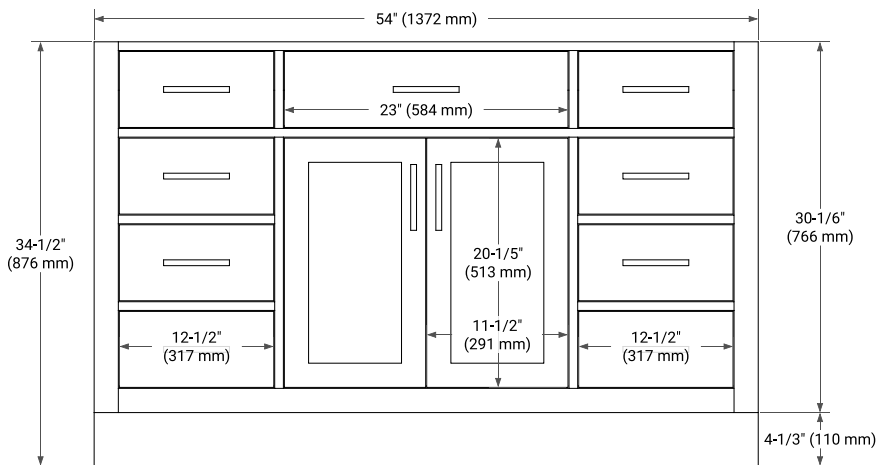

54" SINGLE SINK BASE CABINET

BASE CABINET DIMENSIONS

54" W x 21.5" D x 34.5" H

FEATURES

- Solid wood frame & plywood panels
- Dovetail drawers and joints
- Soft closing doors & drawers

HARDWARE FINISHES*

Brushed Nickel   Satin Brass   Matte Black   Polished Chrome

Hardware comes preinstalled with the illustrated option. Other finishes are available on our online store if you prefer a different one.

AVAILABLE COLORS

White   Grey   Midnight Blue   Oak

FRONT VIEW

SIDE VIEW

PLAN VIEW