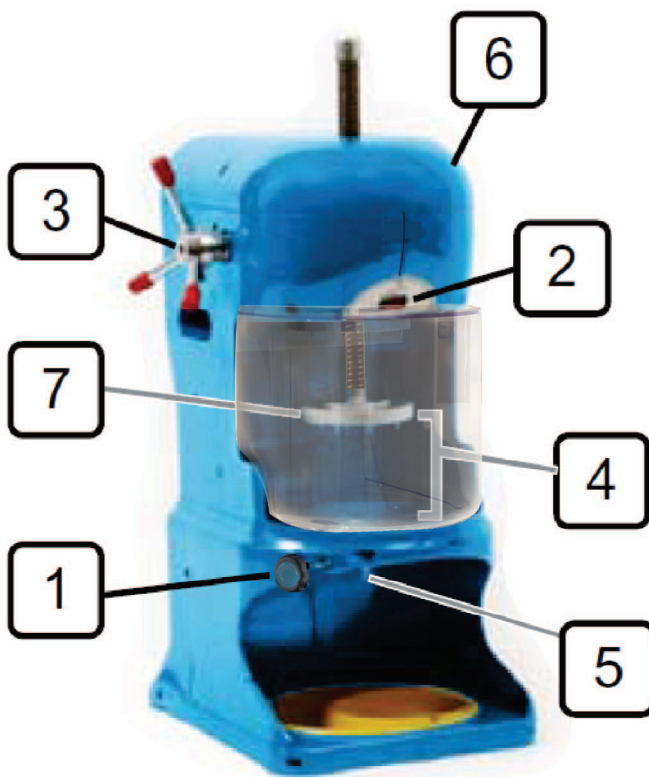

**DO NOT OPERATE OR LEAVE ON AROUND CHILDREN.**

To use your Ice Cub™ :

1. First, screw in the three rotary handle arms onto the blade plate control dial (shown in #3 of the Fig. 1 and Fig.2). Confirm that the **Power Switch** is **OFF** before plugging machine into outlet (Fig. 1, #2).
2. With Power **OFF** and shaver plugged in to an appropriate grounded outlet with matching power supply, turn handles (Fig. 2) counter-clockwise to raise the blade plate up (Fig.1, #7, Fig. 3). **CAUTION! Blade Plate and Blade are extremely sharp! Keep hands well away!**
3. Once blade plate is in its highest position, place ice block in the receptacle space (Fig. 1, #4). Make sure the blade plate will contact the center of the ice block when lowered. Next, lower the blade plate gently by

Figure 2

Figure 1

turning the handle clockwise until the blade plate contacts the ice and holds it in place. **DO NOT USE EXCESSIVE FORCE AS YOU MAY DAMAGE THE BLADE, BLADE PLATE OR YOUR MACHINE.**

4. Once block is centered and held by the blade plate, clear hands, fingers, etc. away from the blade plate, ice block and blade and switch the Power to **ON**. Ice block will rotate as it is shaved.