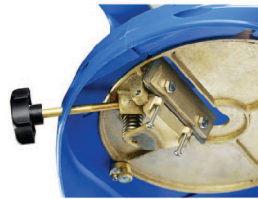

How to install the protective shield?

Insert the shield directly into the ice shaving room in the middle of the machine

Figure 4

Figure 5

Figure 6

- Quick set up/Easy to clean
- High quality blade for superb shaved ice
- Adjustable setting for coarser or finer shaved ice
- Durable rotary blade plate design for long life
- Commercial grade