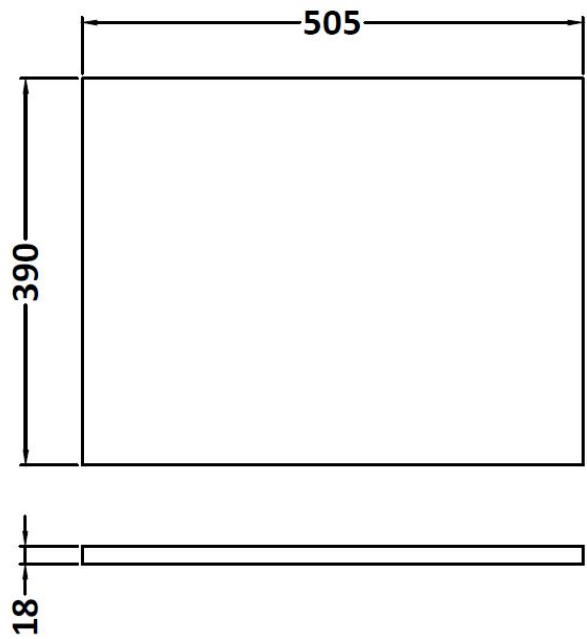

CUSTOMER DATA SHEET

DESCRIPTION:

500 Wh Single Drawer Vanity With Worktop

CUSTOMER DATA SHEET - FURNITURE

DESCRIPTION: 500 Wall Hung Single Drawer Basin Unit

PRODUCT DIMENSIONS

Height (mm)	Width (mm)	Depth (mm)	Nett Wgt Kg
430	500	383	13.2

PACKAGING DIMENSIONS

Height (mm)	Width (mm)	Depth (mm)	Gross Wgt Kg
450	520	405	13.2

PACKAGING DATA

Box Colour	Brown Cardboard Box		
Box Qty	1	Label Colour	White Label
Label Size	100 x 50	Label Qty	2

OUTER BOX DIMENSIONS (If Applicable)

CUSTOMER DATA SHEET - FURNITURE

DESCRIPTION: 500 Worktop (505X390x18mm)

PRODUCT DIMENSIONS

Height (mm)	Width (mm)	Depth (mm)	Nett Wgt Kg
18	505	390	2

PACKAGING DIMENSIONS

Height (mm)	Width (mm)	Depth (mm)	Gross Wgt Kg
25	525	410	2

PACKAGING DATA

Box Colour	Brown Cardboard Box		
Box Qty	1	Label Colour	White Label
Label Size	50 x 100	Label Qty	2

OUTER BOX DIMENSIONS (If Applicable)

Height (mm)	Width (mm)	Depth (mm)	Gross Wgt Kg

PRODUCT DETAILS