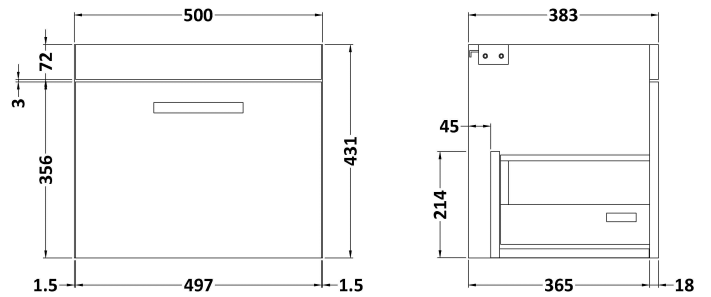

CUSTOMER DATA SHEET

DESCRIPTION:

500 Wh Single Drawer Vanity With Worktop

CUSTOMER DATA SHEET - FURNITURE

DESCRIPTION: 500 Wall Hung Single Drawer Basin Unit

PRODUCT DIMENSIONS

Height (mm)	Width (mm)	Depth (mm)	Nett Wgt Kg
430	500	383	13.2

PACKAGING DIMENSIONS

Height (mm)	Width (mm)	Depth (mm)	Gross Wgt Kg
450	520	405	13.2

PACKAGING DATA

Box Colour	Brown Cardboard Box		
Box Qty	1	Label Colour	White Label
Label Size	100 x 50	Label Qty	2

OUTER BOX DIMENSIONS (If Applicable)

CUSTOMER DATA SHEET - FURNITURE

DESCRIPTION: 500 Worktop (505X390x18mm)

PRODUCT DIMENSIONS

Height (mm)	Width (mm)	Depth (mm)	Nett Wgt Kg
18	505	390	2

PACKAGING DIMENSIONS

Height (mm)	Width (mm)	Depth (mm)	Gross Wgt Kg
25	525	410	2

PACKAGING DATA

Box Colour	Brown Cardboard Box		
Box Qty	1	Label Colour	White Label
Label Size	50 x 100	Label Qty	2

OUTER BOX DIMENSIONS (If Applicable)

Height (mm)	Width (mm)	Depth (mm)	Gross Wgt Kg

PRODUCT DETAILS