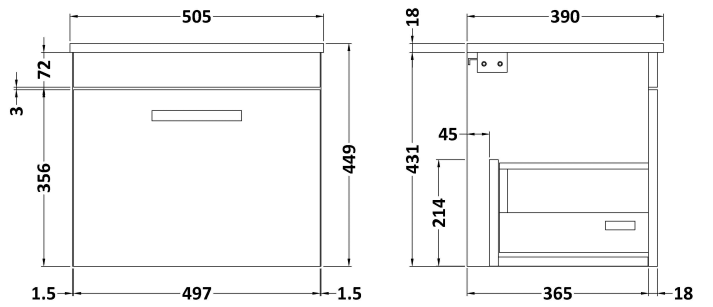

CUSTOMER DATA SHEET

DESCRIPTION:

500 Wh Single Drawer Vanity With Worktop

CUSTOMER DATA SHEET - FURNITURE

DESCRIPTION: 500 Wall Hung Single Drawer Basin Unit

PRODUCT DIMENSIONS

Height (mm)	Width (mm)	Depth (mm)	Nett Wgt Kg
430	500	383	13.2

PACKAGING DIMENSIONS

Height (mm)	Width (mm)	Depth (mm)	Gross Wgt Kg
450	520	405	13.2

PACKAGING DATA

Box Colour	Brown Cardboard Box		
Box Qty	1	Label Colour	White Label
Label Size	100 x 50	Label Qty	2

OUTER BOX DIMENSIONS (If Applicable)

CUSTOMER DATA SHEET - FURNITURE

DESCRIPTION: 500 Worktop (505X390x18mm)

PRODUCT DIMENSIONS

Height (mm)	Width (mm)	Depth (mm)	Nett Wgt Kg
18	505	390	2

PACKAGING DIMENSIONS

Height (mm)	Width (mm)	Depth (mm)	Gross Wgt Kg
25	525	410	2

PACKAGING DATA

Box Colour	Brown Cardboard Box		
Box Qty	1	Label Colour	White Label
Label Size	50 x 100	Label Qty	2

OUTER BOX DIMENSIONS (If Applicable)

Height (mm)	Width (mm)	Depth (mm)	Gross Wgt Kg

PRODUCT DETAILS