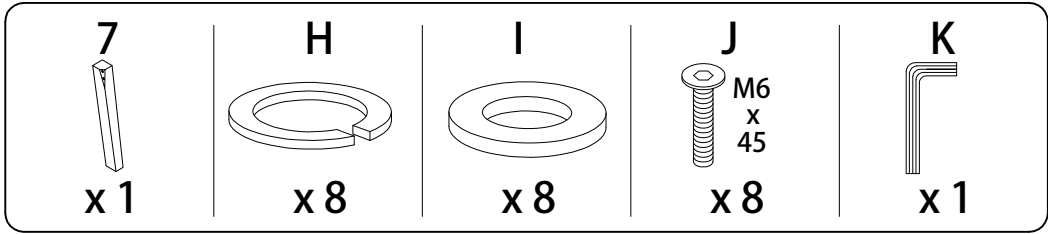

Assembly instructions for step 1/12:

- Tools:** A circle containing a screwdriver and an L-shaped hex key. A power drill is shown with a diagonal line through it, indicating it should not be used.
- Warning:** A triangle with an exclamation mark.
- Time:** A clock icon with the number **40'** below it, indicating a 40-minute assembly time.
- Personnel:** A stick figure icon with the number **1** below it, indicating that one person is required for assembly.

B

x 4

8

B

x 4

9

10

11