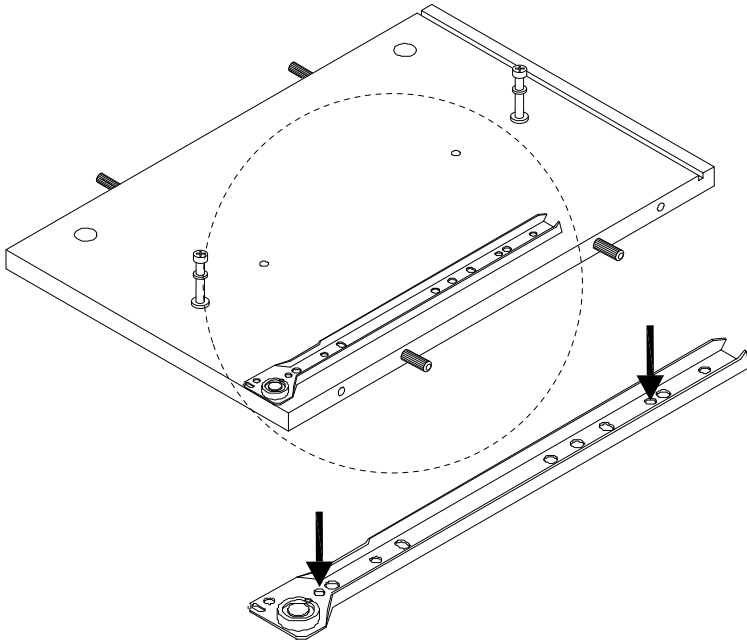

Assembly instructions for step 1/12:

- Tools:** A circle containing a screwdriver and an L-shaped hex key. A power drill is shown with a diagonal line through it, indicating it should not be used.
- Warning:** A triangle with an exclamation mark.
- Time:** A clock icon with the number **40'** below it, indicating a 40-minute assembly time.
- Personnel:** A stick figure icon with the number **1** below it, indicating that one person is required for assembly.

1

2

3

4

5

L

x 1

D