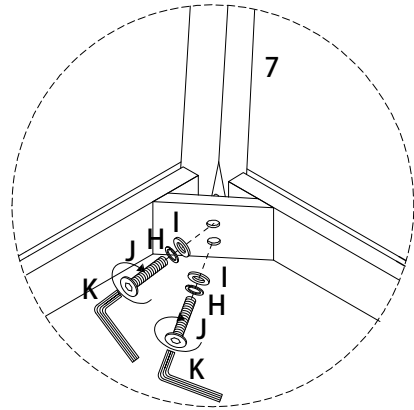

Assembly instructions for step 1/12:

- Tools:** A circle containing a screwdriver and an L-shaped hex key. A power drill is shown with a diagonal line through it, indicating it should not be used.
- Warning:** A triangle with an exclamation mark.
- Time:** A clock icon with the number **40'** below it, indicating a 40-minute assembly time.
- Personnel:** A stick figure icon with the number **1** below it, indicating that one person is required for assembly.

B

x 4

8

B

x 4

9

10

11

12

13

14

15

2

B

x 4

1a

1b

1

M

x 1

L

x 1

D

x 4