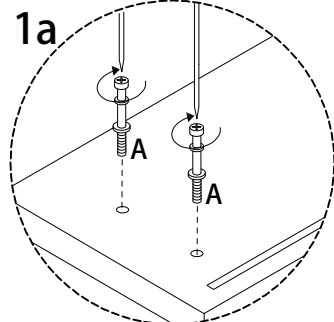

Assembly instructions for step 1/12:

- Tools:** A circle containing a screwdriver and an L-shaped hex key. A power drill is shown with a diagonal line through it, indicating it should not be used.
- Warning:** A triangle with an exclamation mark.
- Time:** A clock icon with the number **40'** below it, indicating a 40-minute assembly time.
- Personnel:** A stick figure icon with the number **1** below it, indicating that one person is required for assembly.

B

x 4

8

B

x 4

9

10

11

12

13

14

15

2

B

x 4

1a