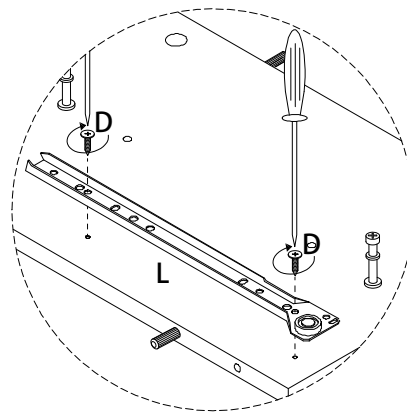

Assembly instructions for step 1/12:

- Tools:** A circle containing a screwdriver and an L-shaped hex key. A power drill is shown with a diagonal line through it, indicating it should not be used.
- Warning:** A triangle with an exclamation mark.
- Time:** A clock icon with the number **40'** below it, indicating a 40-minute assembly time.
- Personnel:** A stick figure icon with the number **1** below it, indicating that one person is required for assembly.

1

2

3

4

5

L

x 1

D

M3.5  
x  
12

x 2

6

2

x 1

C

x 4

7