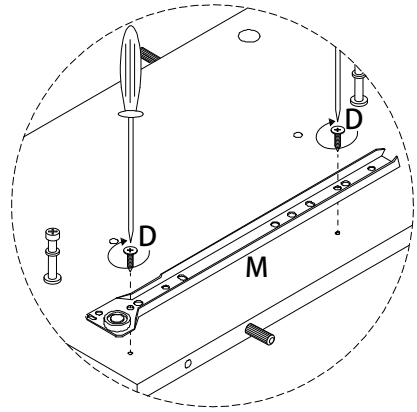

Assembly instructions for step 1/12:

- Tools:** A circle containing a screwdriver and an L-shaped hex key. A power drill is shown with a diagonal line through it, indicating it should not be used.
- Warning:** A triangle with an exclamation mark.
- Time:** A clock icon with the number **40'** below it, indicating a 40-minute assembly time.
- Personnel:** A stick figure icon with the number **1** below it, indicating that one person is required for assembly.

1

2

3

4

5

L

x 1

D

M3.5  
x  
12

x 2

6

2

x 1

C

x 4

7