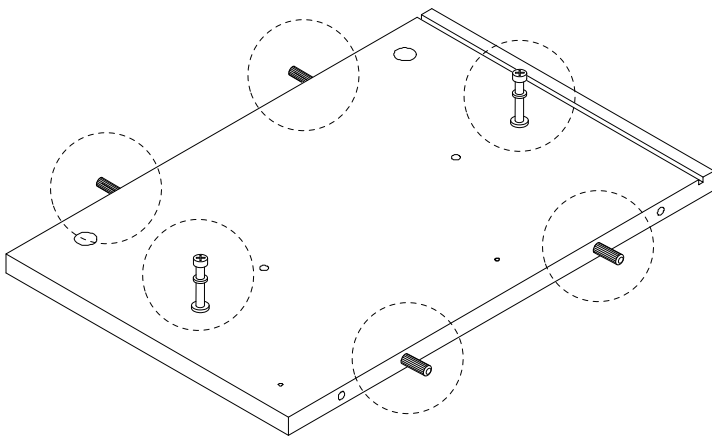

Assembly instructions for step 1/12:

- Tools:** A circle containing a screwdriver and an L-shaped hex key. A power drill is shown with a diagonal line through it, indicating it should not be used.
- Warning:** A triangle with an exclamation mark.
- Time:** A clock icon with the number **40'** below it, indicating a 40-minute assembly time.
- Personnel:** A stick figure icon with the number **1** below it, indicating that one person is required for assembly.

1

2

3

4

5

L

x 1

D