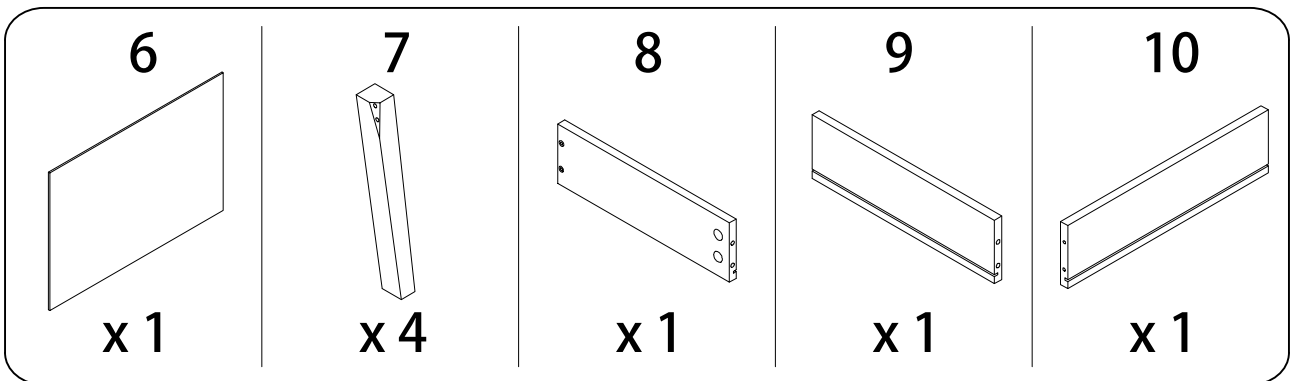

Assembly instructions for step 1/12:

- Tools:** A circle containing a screwdriver and an L-shaped hex key. A power drill is shown with a diagonal line through it, indicating it should not be used.
- Warning:** A triangle with an exclamation mark.
- Time:** A clock icon with the number **40'** below it, indicating a 40-minute assembly time.
- Personnel:** A stick figure icon with the number **1** below it, indicating that one person is required for assembly.

1

2

3

4

5

L

x 1

D