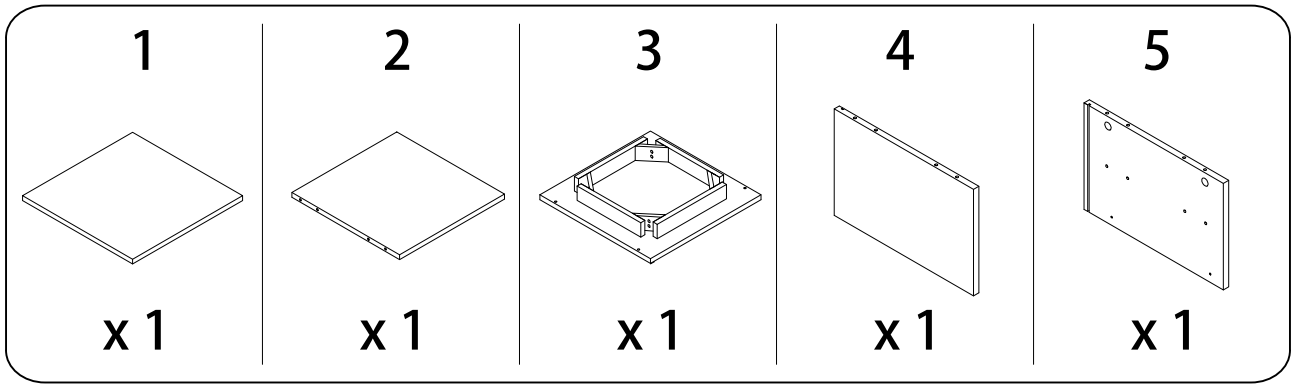

Assembly instructions for step 1/12:

- Tools:** A circle containing a screwdriver and an L-shaped hex key. A power drill is shown with a diagonal line through it, indicating it should not be used.
- Warning:** A triangle with an exclamation mark.
- Time:** A clock icon with the number **40'** below it, indicating a 40-minute assembly time.
- Personnel:** A stick figure icon with the number **1** below it, indicating that one person is required for assembly.

1

2

3

4

5

L

x 1

D