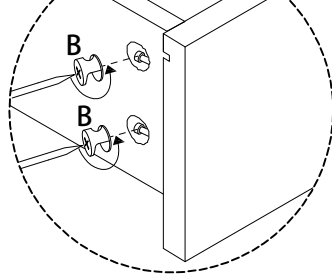

Assembly instructions for step 1/12:

- Tools:** A circle containing a screwdriver and an L-shaped hex key. A power drill is shown with a diagonal line through it, indicating it should not be used.
- Warning:** A triangle with an exclamation mark.
- Time:** A clock icon with the number **40'** below it, indicating a 40-minute assembly time.
- Personnel:** A stick figure icon with the number **1** below it, indicating that one person is required for assembly.

12

13

14

15

2

B

x 4

1a

1b

1

M

x 1

L

x 1

D

x 4