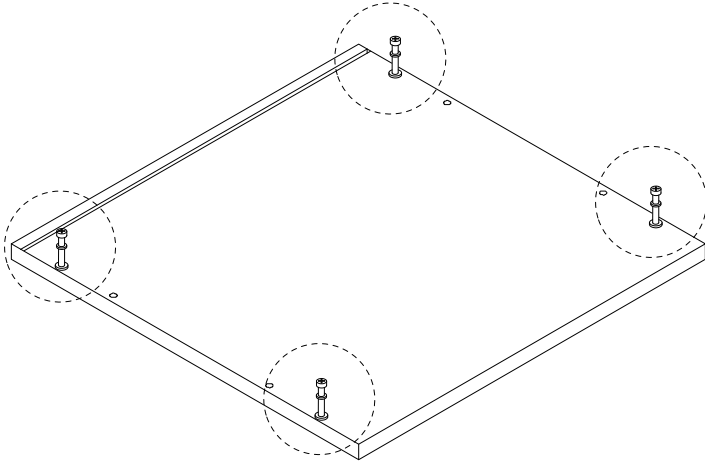

Assembly instructions for step 1/12:

- Tools:** A circle containing a screwdriver and an L-shaped hex key. A power drill is shown with a diagonal line through it, indicating it should not be used.
- Warning:** A triangle with an exclamation mark.
- Time:** A clock icon with the number **40'** below it, indicating a 40-minute assembly time.
- Personnel:** A stick figure icon with the number **1** below it, indicating that one person is required for assembly.

1

2

3

4

5

L

x 1

D