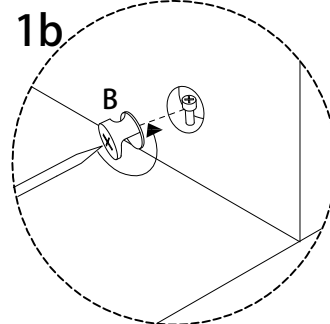

Assembly instructions for step 1/12:

- Tools:** A circle containing a screwdriver and an L-shaped hex key. A power drill is shown with a diagonal line through it, indicating it should not be used.
- Warning:** A triangle with an exclamation mark.
- Time:** A clock icon with the number **40'** below it, indicating a 40-minute assembly time.
- Personnel:** A stick figure icon with the number **1** below it, indicating that one person is required for assembly.

B

x 4

8

B

x 4

9

10

11