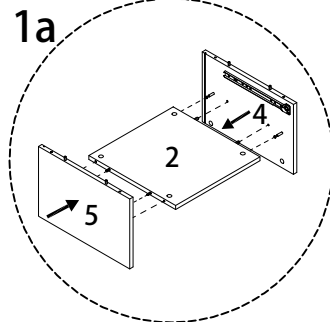

Assembly instructions for step 1/12:

- Tools:** A circle containing a screwdriver and an L-shaped hex key. A power drill is shown with a diagonal line through it, indicating it should not be used.
- Warning:** A triangle with an exclamation mark.
- Time:** A clock icon with the number **40'** below it, indicating a 40-minute assembly time.
- Personnel:** A stick figure icon with the number **1** below it, indicating that one person is required for assembly.

1

2

3

4

5

L

x 1

D

M3.5  
x  
12

x 2

6

2

x 1

C

x 4

7

B

x 4

8

B

x 4

9

10

11