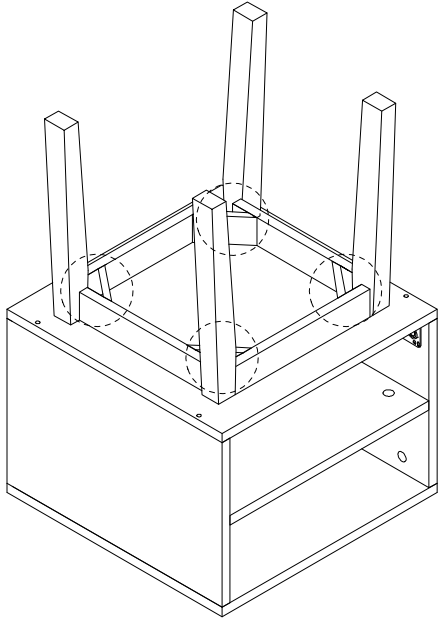

Assembly instructions for step 1/12:

- Tools:** A circle containing a screwdriver and an L-shaped hex key. A power drill is shown with a diagonal line through it, indicating it should not be used.
- Warning:** A triangle with an exclamation mark.
- Time:** A clock icon with the number **40'** below it, indicating a 40-minute assembly time.
- Personnel:** A stick figure icon with the number **1** below it, indicating that one person is required for assembly.

B

x 4

8

B

x 4

9

10

11

1b

1

M

x 1

L

x 1

D

x 4