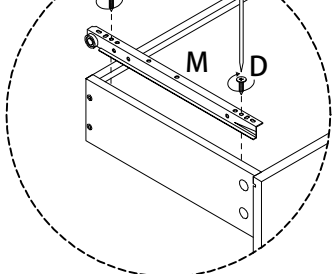

2

B

x 4

1a

1b

1

M

x 1

L

x 1

D

x 4

1a

1b