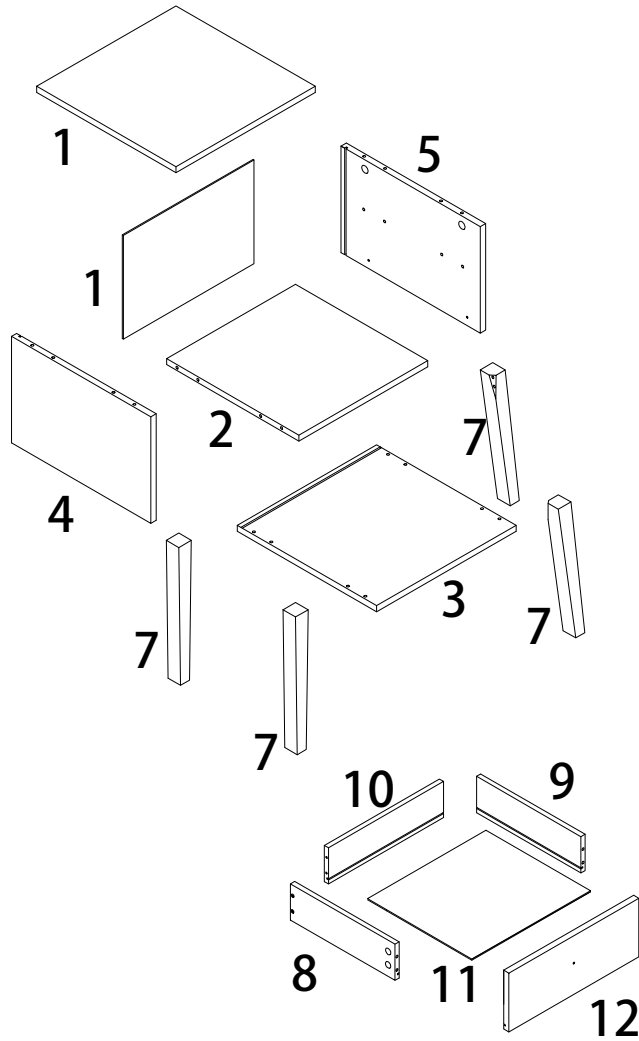

Assembly instructions for step 1/12:

- Tools:** A circle containing a screwdriver and an L-shaped hex key. A power drill is shown with a diagonal line through it, indicating it should not be used.
- Warning:** A triangle with an exclamation mark.
- Time:** A clock icon with the number **40'** below it, indicating a 40-minute assembly time.
- Personnel:** A stick figure icon with the number **1** below it, indicating that one person is required for assembly.

1

2

3

4

5

L

x 1

D

B

x 4

8

B

x 4

9

10

11

1b

1

M

x 1

L

x 1

D

x 4