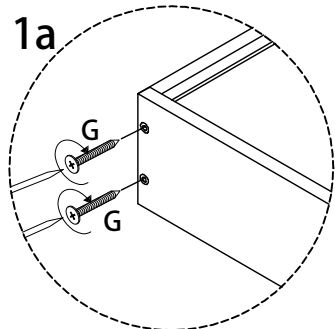

Assembly instructions for step 1/12:

- Tools:** A circle containing a screwdriver and an L-shaped hex key. A power drill is shown with a diagonal line through it, indicating it should not be used.
- Warning:** A triangle with an exclamation mark.
- Time:** A clock icon with the number **40'** below it, indicating a 40-minute assembly time.
- Personnel:** A stick figure icon with the number **1** below it, indicating that one person is required for assembly.

B

x 4

8

B

x 4

9

10

11

12

13

14

15

2

B

x 4

1a

1b

1

M

x 1

L

x 1

D

x 4