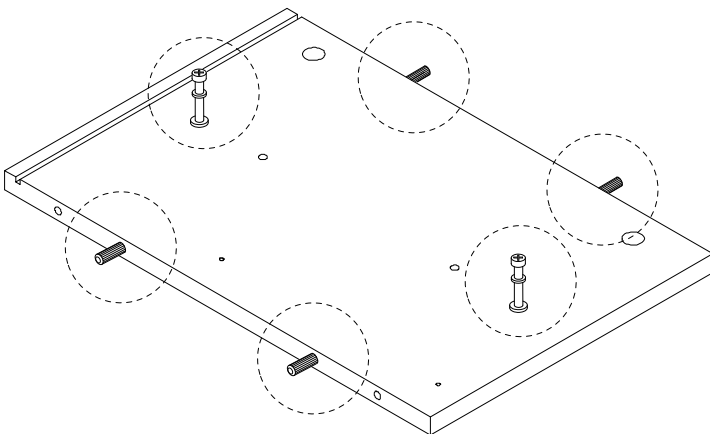

Assembly instructions for step 1/12:

- Tools:** A circle containing a screwdriver and an L-shaped hex key. A power drill is shown with a diagonal line through it, indicating it should not be used.
- Warning:** A triangle with an exclamation mark.
- Time:** A clock icon with the number **40'** below it, indicating a 40-minute assembly time.
- Personnel:** A stick figure icon with the number **1** below it, indicating that one person is required for assembly.

1

2

3

4

5

L

x 1

D