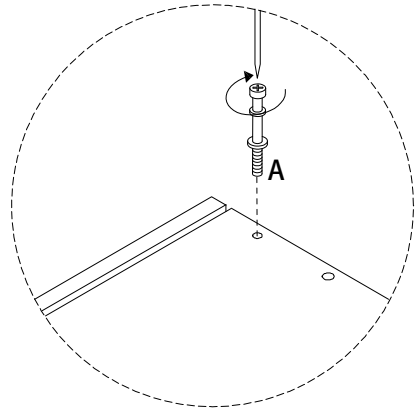

Assembly instructions for step 1/12:

- Tools:** A circle containing a screwdriver and an L-shaped hex key. A power drill is shown with a diagonal line through it, indicating it should not be used.
- Warning:** A triangle with an exclamation mark.
- Time:** A clock icon with the number **40'** below it, indicating a 40-minute assembly time.
- Personnel:** A stick figure icon with the number **1** below it, indicating that one person is required for assembly.

1

2

3

4

5

L

x 1

D