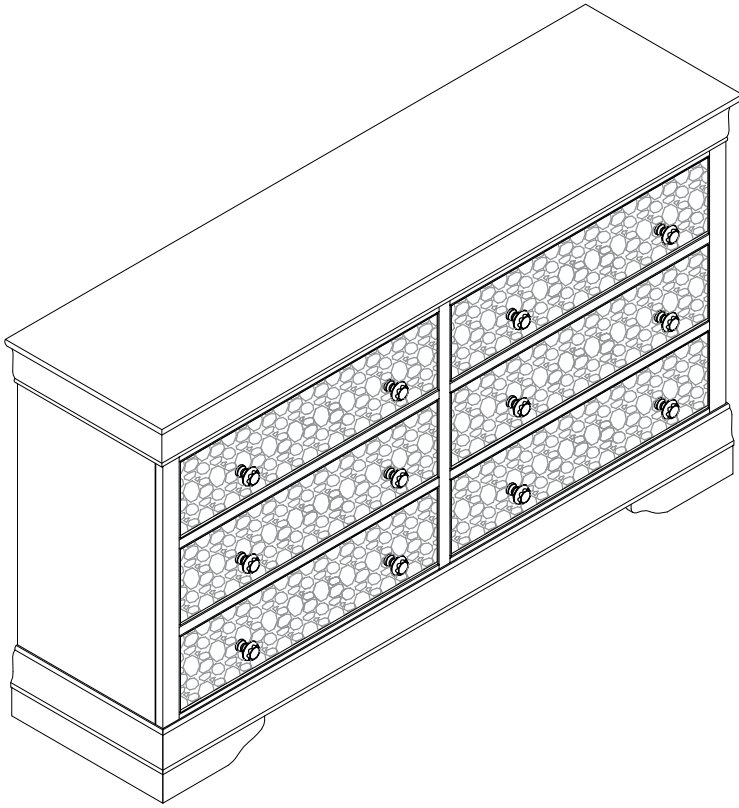

ASSEMBLY INSTRUCTIONS

DRESSER - WHITE / GREY

PARTS LIST

NO	DESCRIPTION	QTY
1	DRESSER	1 PC.

HARDWARE LIST

NO	DESCRIPTION	SIZE	QTY
A	TIP RESTRAINT		1 PC.

TOOL REQUIRED (NOT PROVIDED)

STEP 2

STEP 1